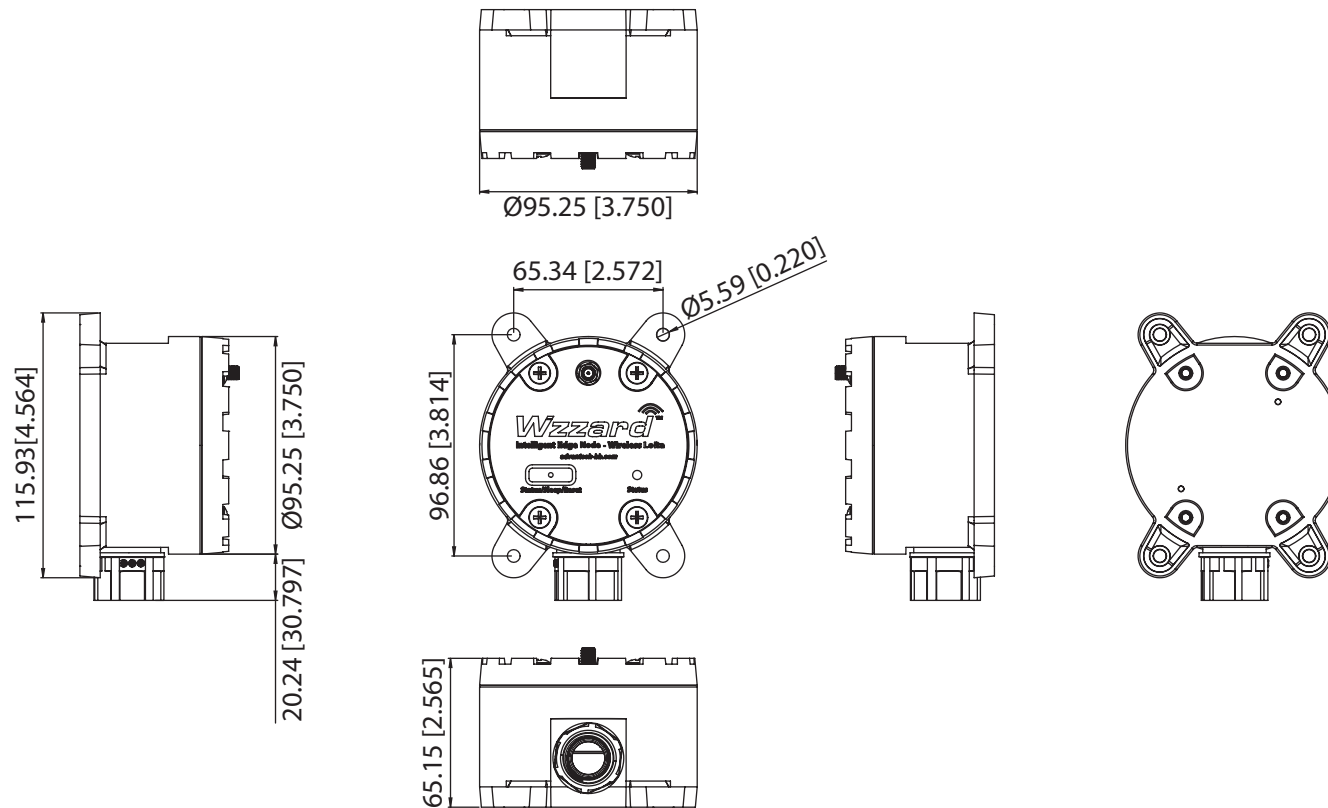

Unit: mm [inch]

Outline Dimension: 95.25 x 65.15 x 115.9 [3.75 x 2.56 x 4.56]