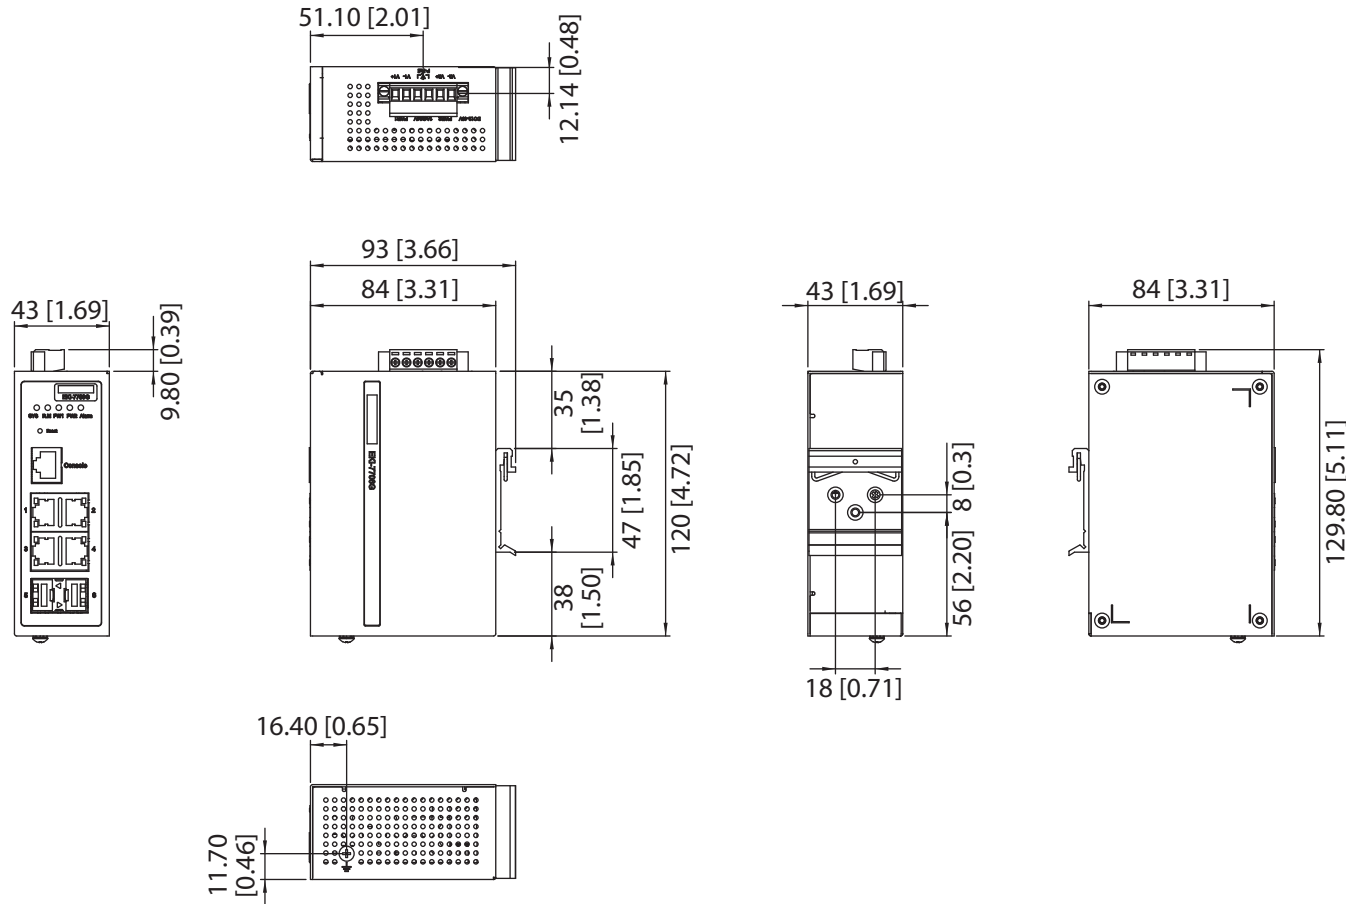

Unit: mm [inch]

Panel Cut-out Dimensions: 84 (3.31) x 120 (4.72) x 43 (1.69)