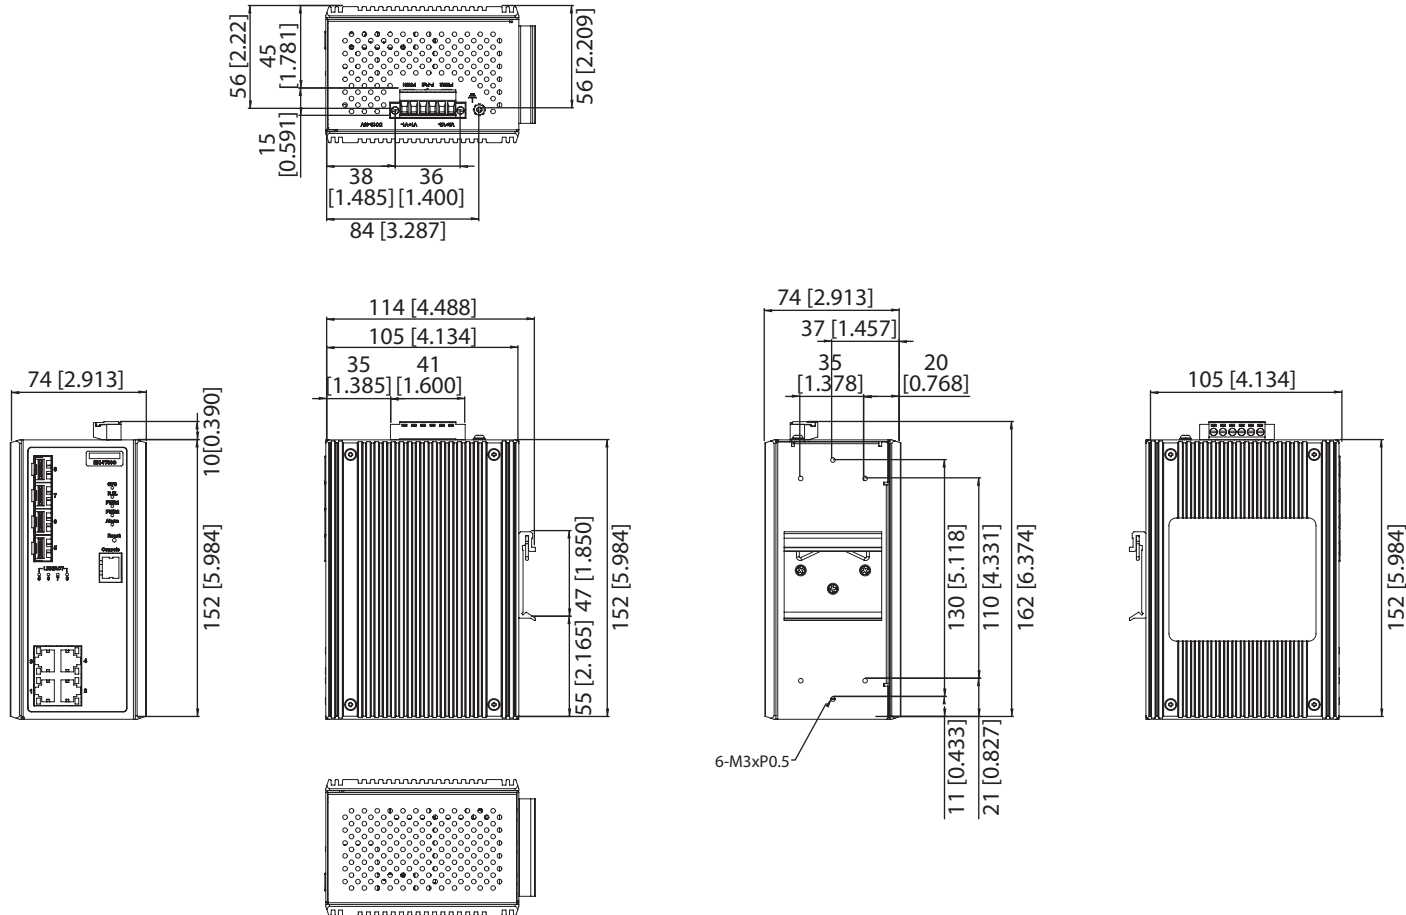

Unit: mm [inch]

Panel Cut-out Dimensions: 105 (4.137) x 152 (5.984) x 74 (2.91)