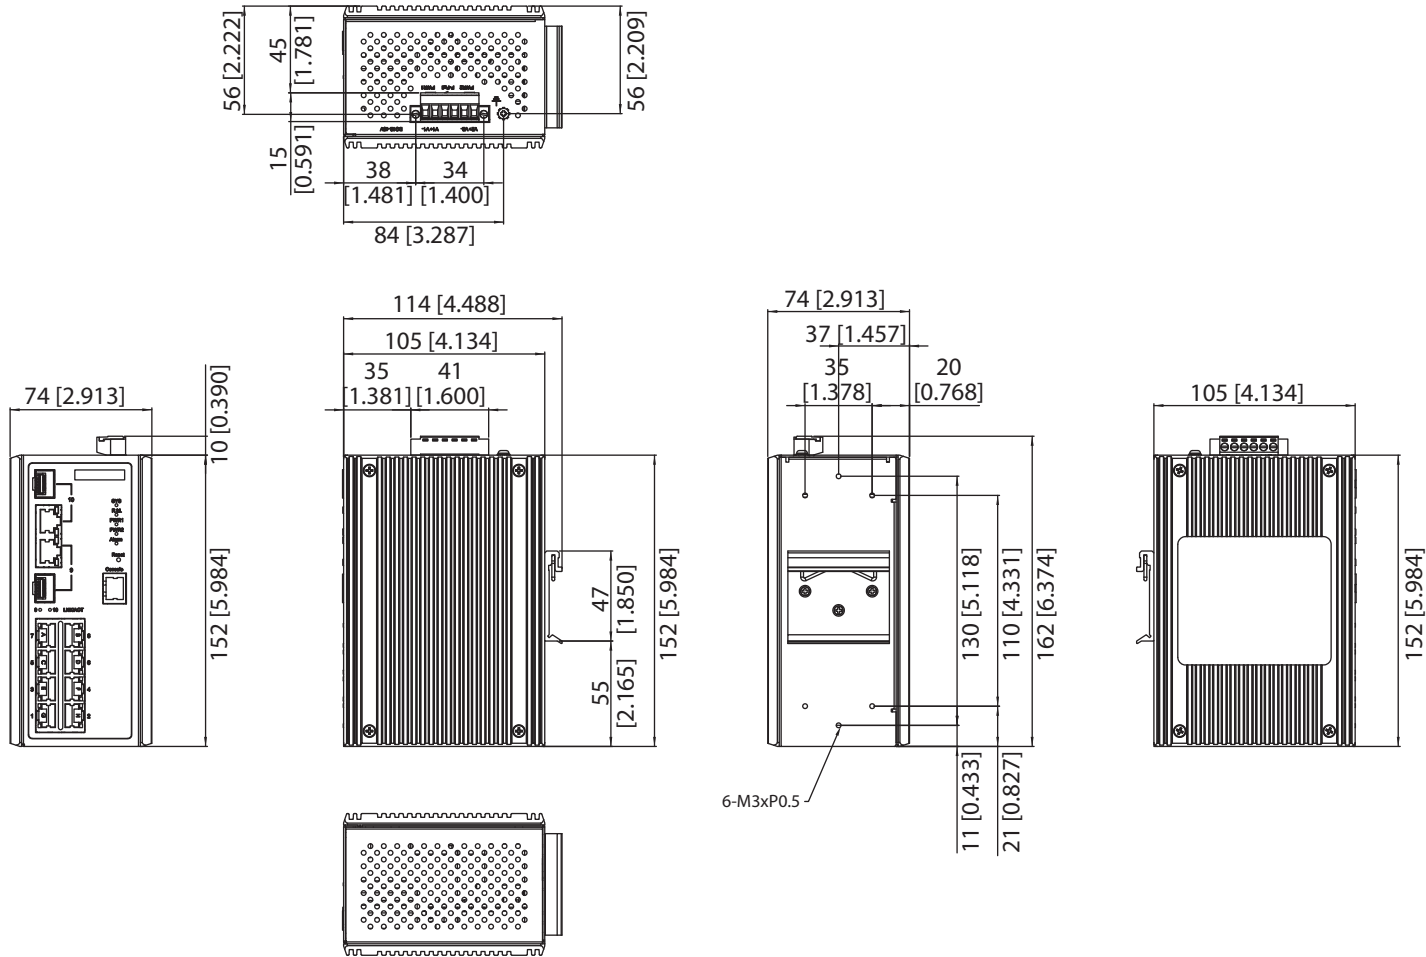

Unit: mm [inch]

Panel Cut-out Dimensions: 105 (4.137) x 152 (5.984) x 74 (2.91)