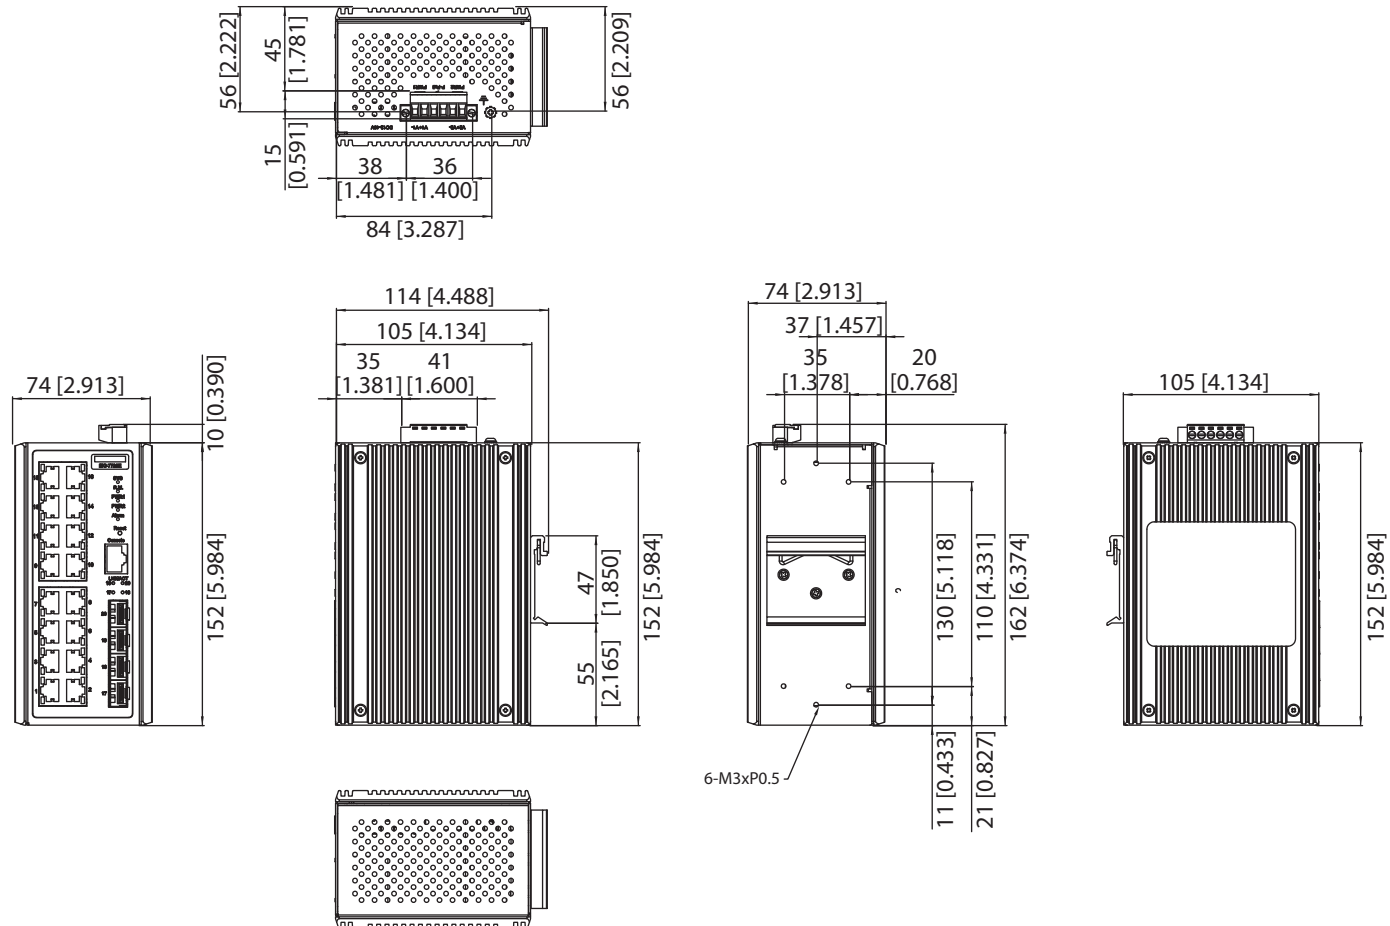

Unit: mm [inch]

Panel Cut-out Dimensions: 105 (4.137) x 152 (5.984) x 74 (2.91)