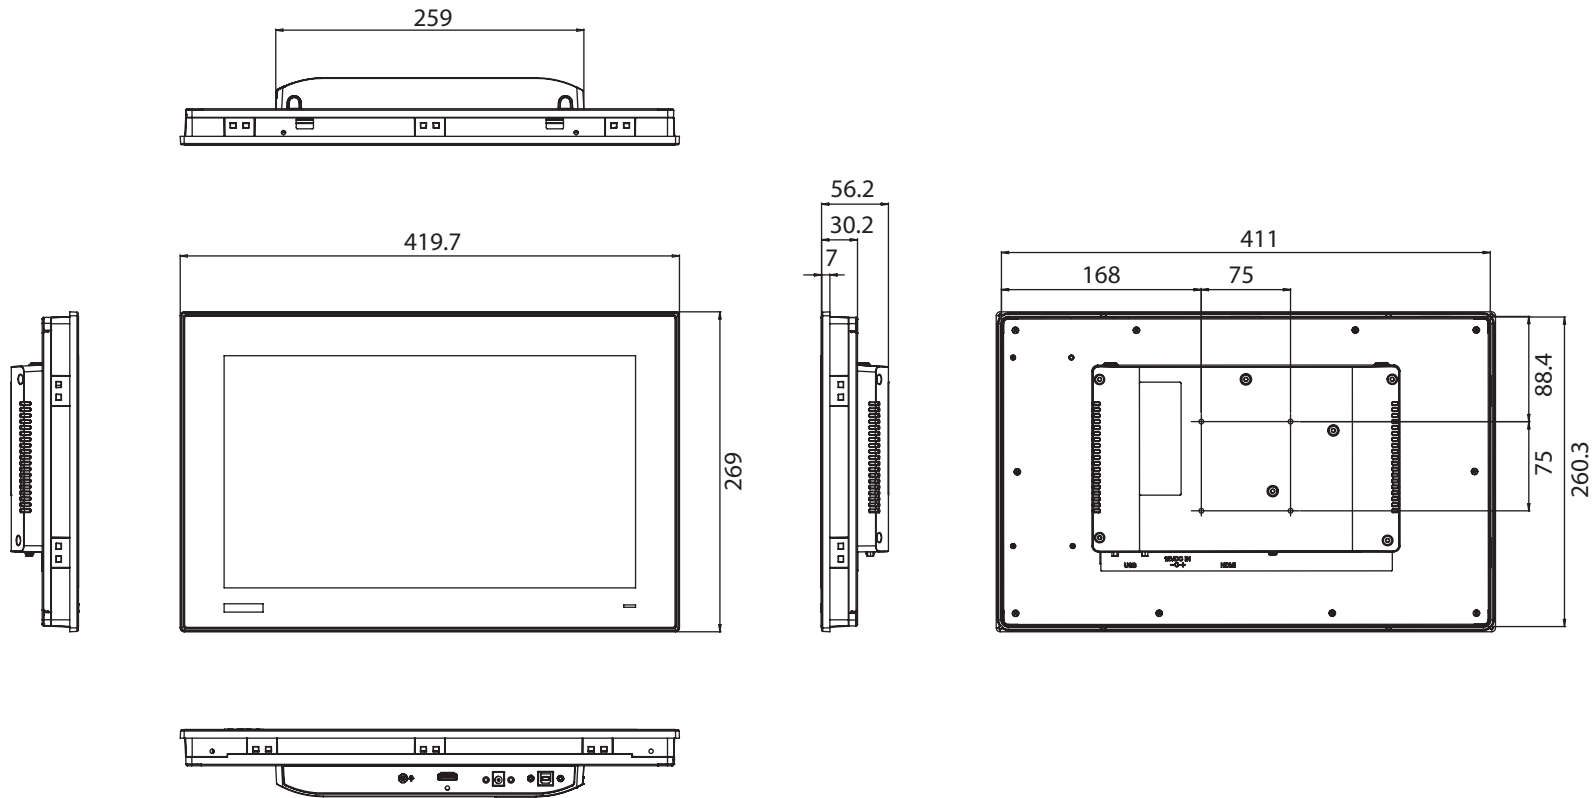

Unit: mm

Cut-out Dimensions: 412.40 x 261.70 mm (16.24 x 10.30 in)