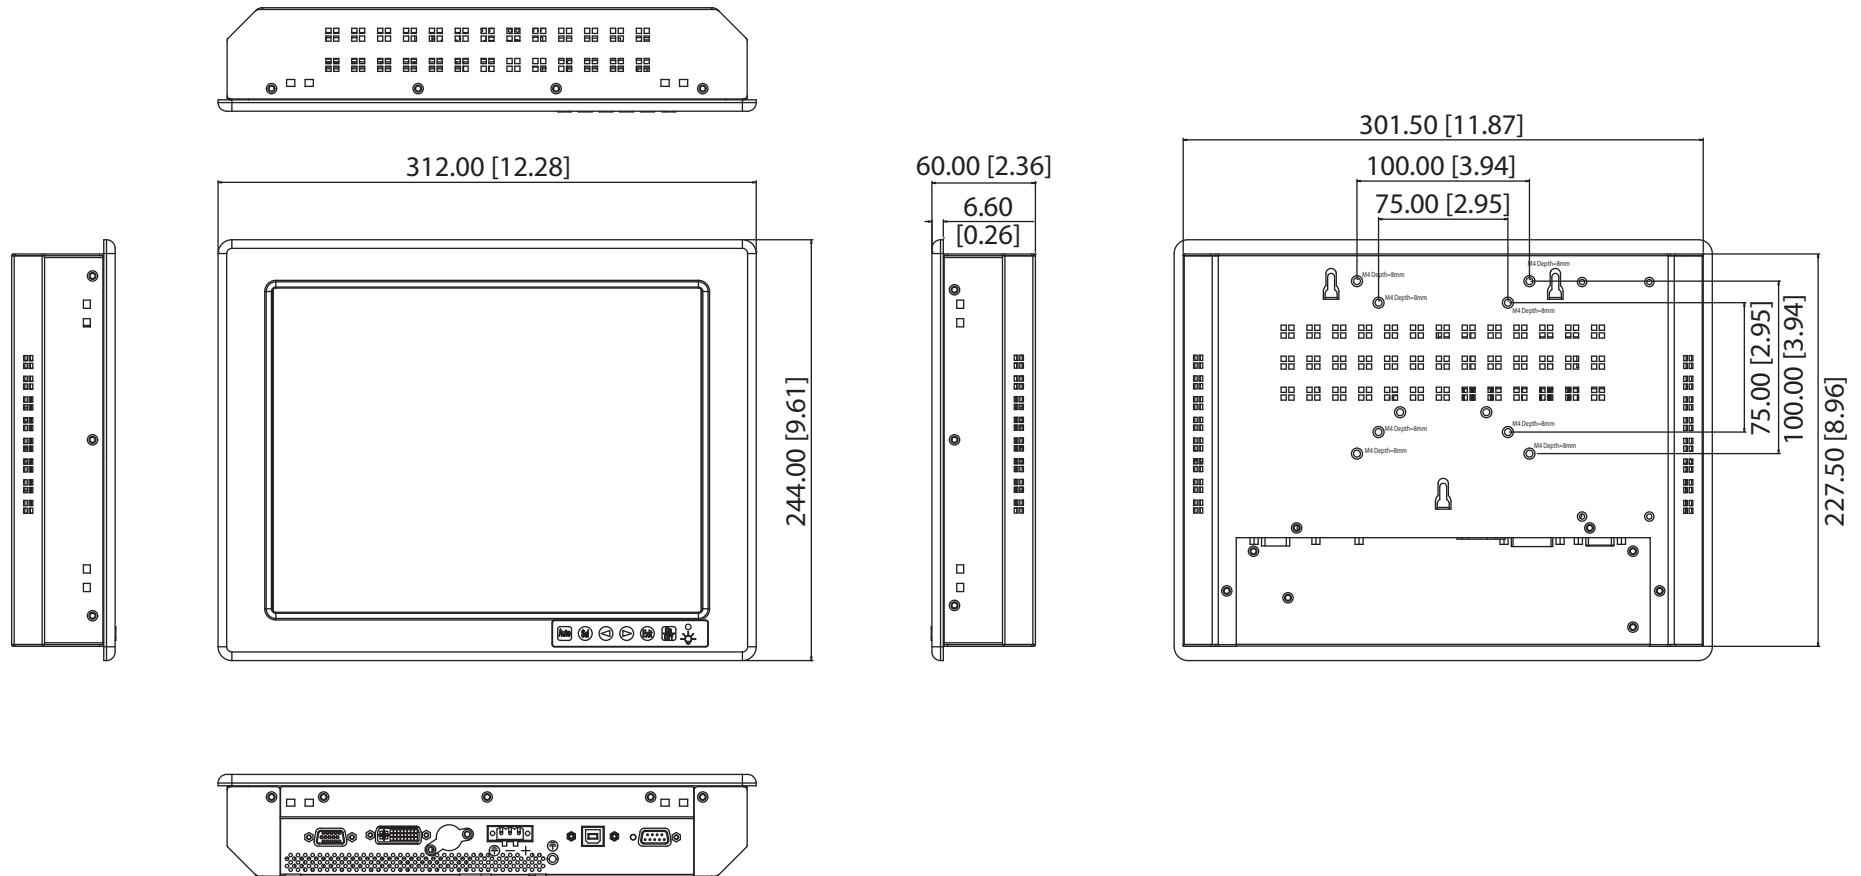

Unit: mm

Panel Cut-out Dimensions: 303.5 x 229.5 mm (11.95" x 9.04")