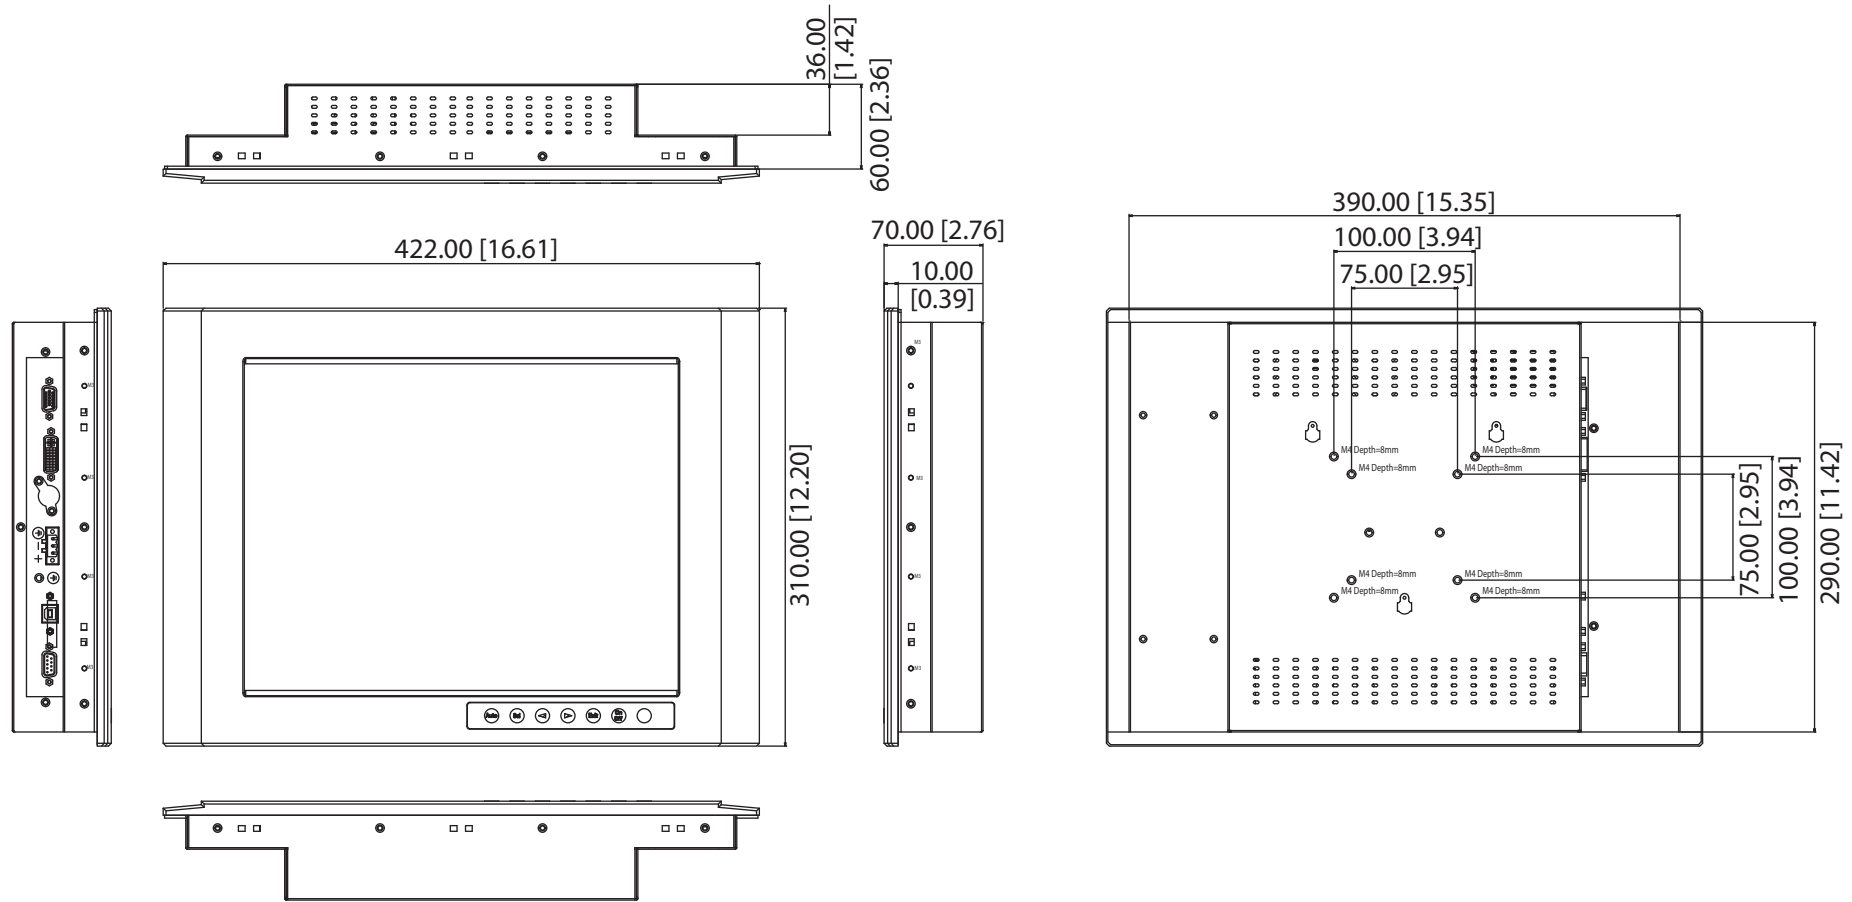

Unit: mm

Panel Cut-out Dimensions: 396 x 296 mm (15.59" x 11.65")