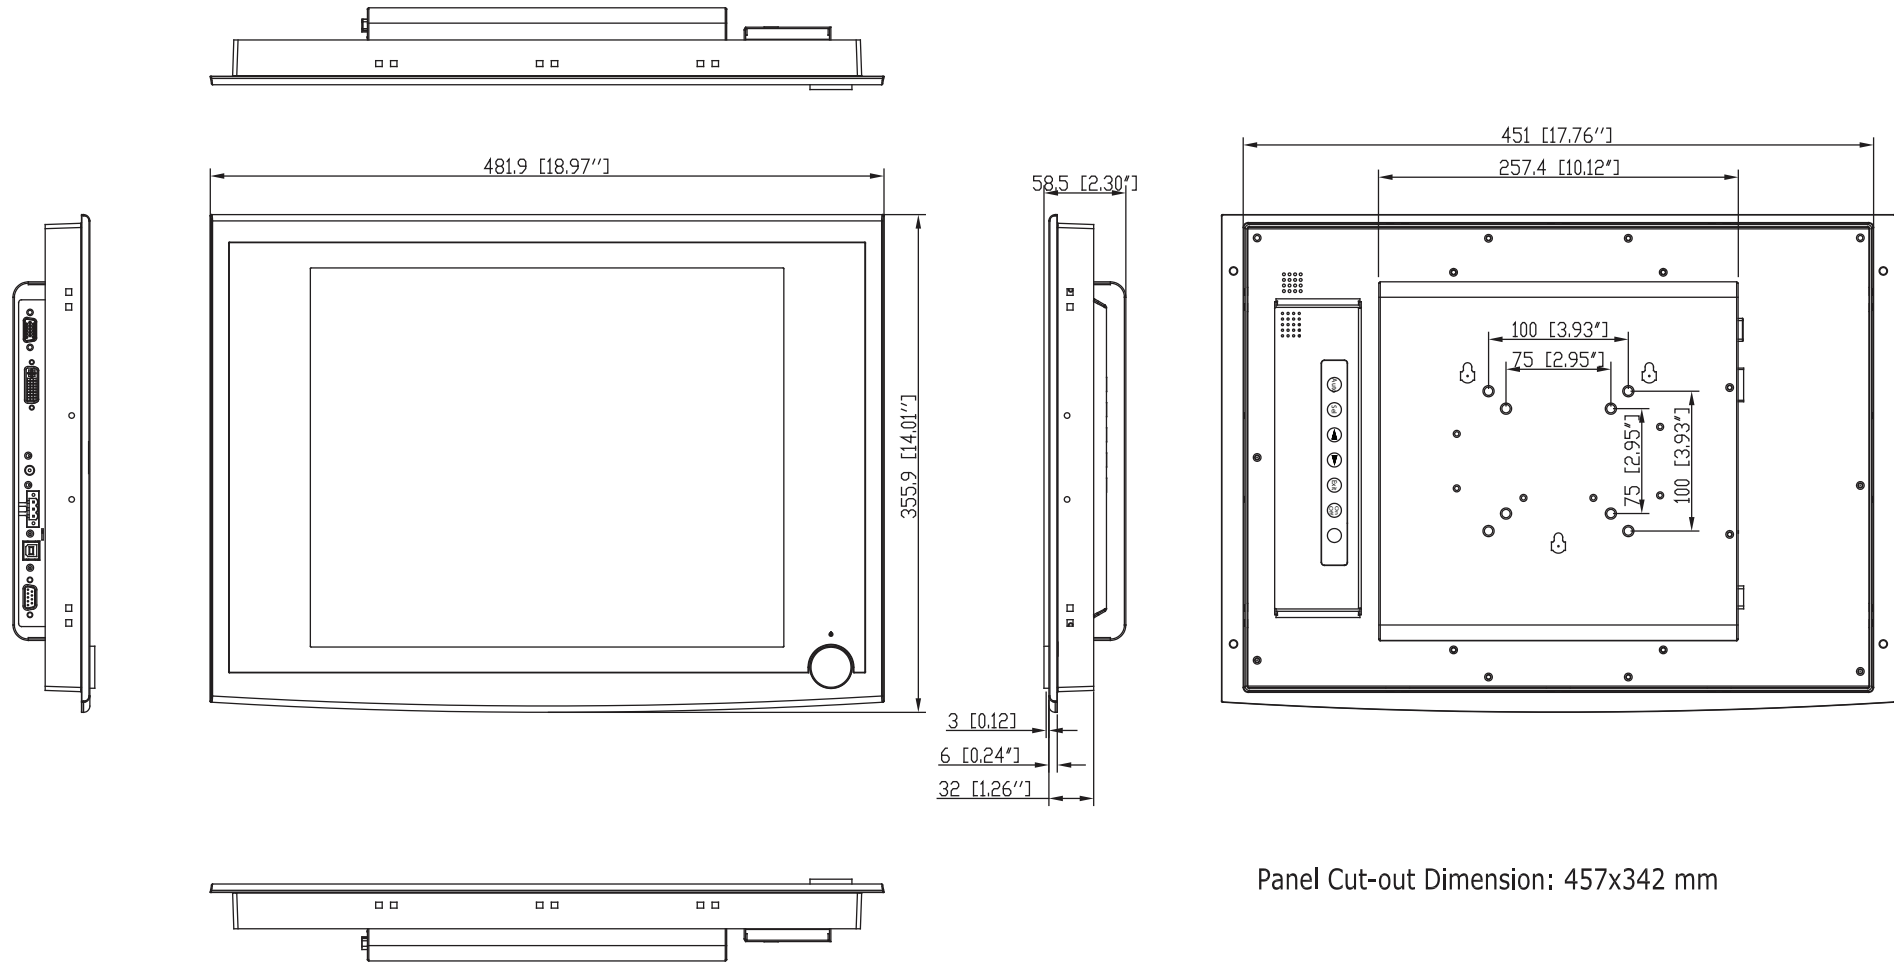

Unit: mm

Panel Cut-out Dimension: 457x342 mm