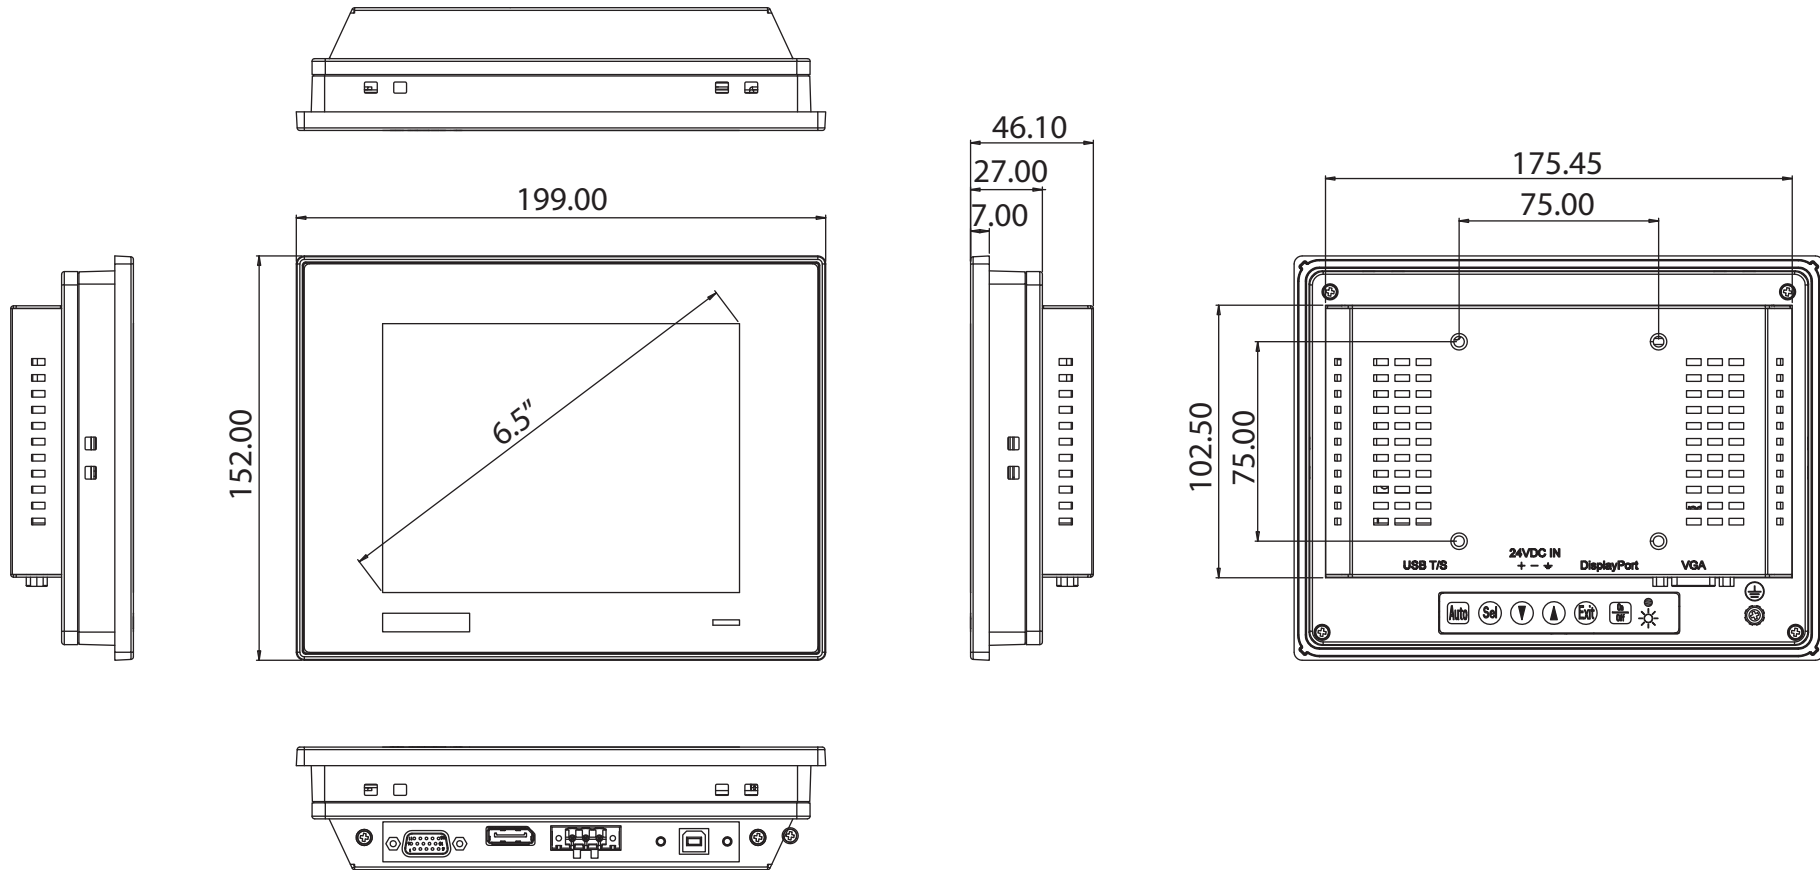

Unit: mm

Panel Cut-out Dimensions: 189.1 x 142.1 mm (7.44" x 5.59")