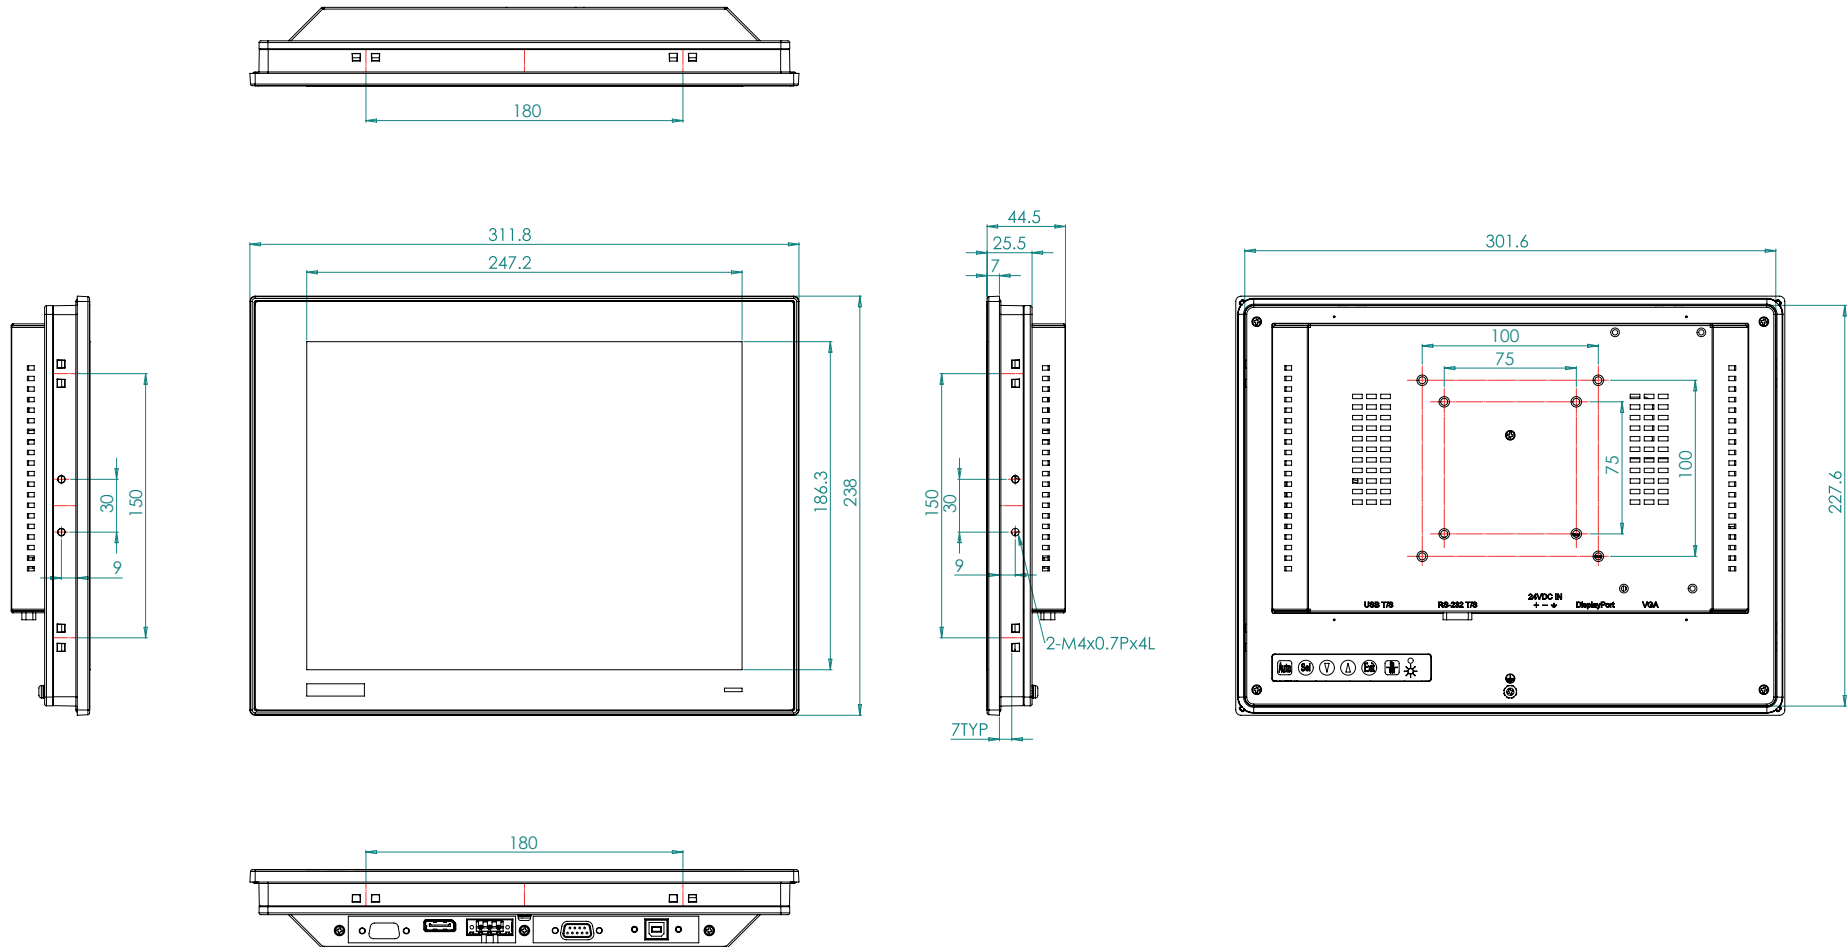

Unit: mm

Panel Cut-out Dimensions: 303 x 229 mm(11.93" x 9.02")