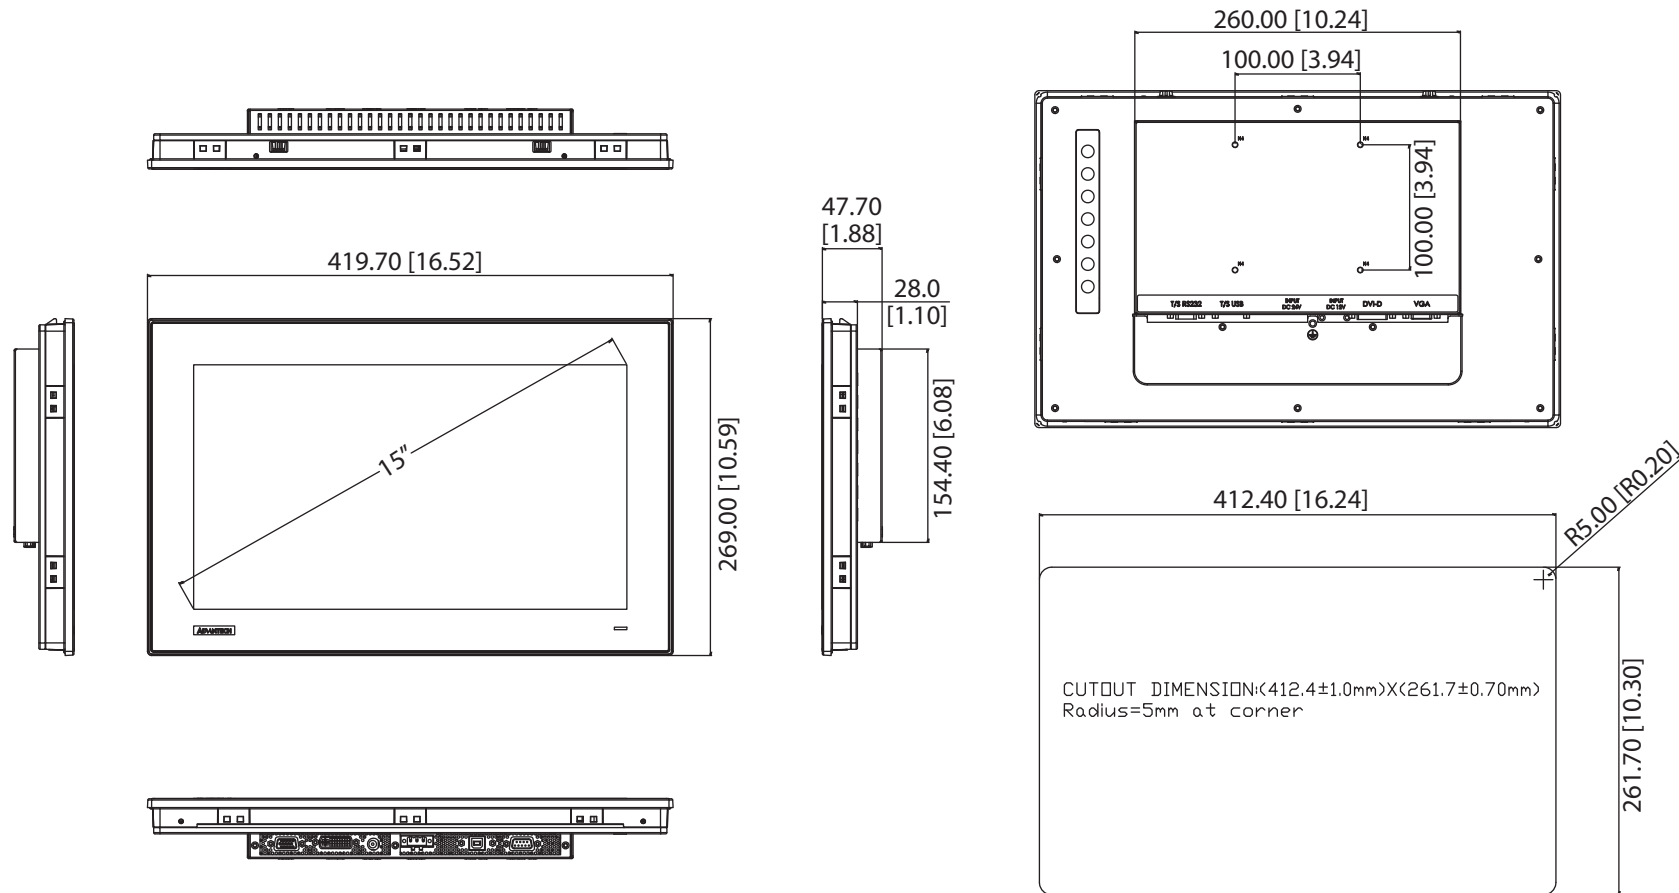

Unit: mm

Panel Cut-out Dimensions: 412.40 x 261.70 mm (16.24" x 10.30")