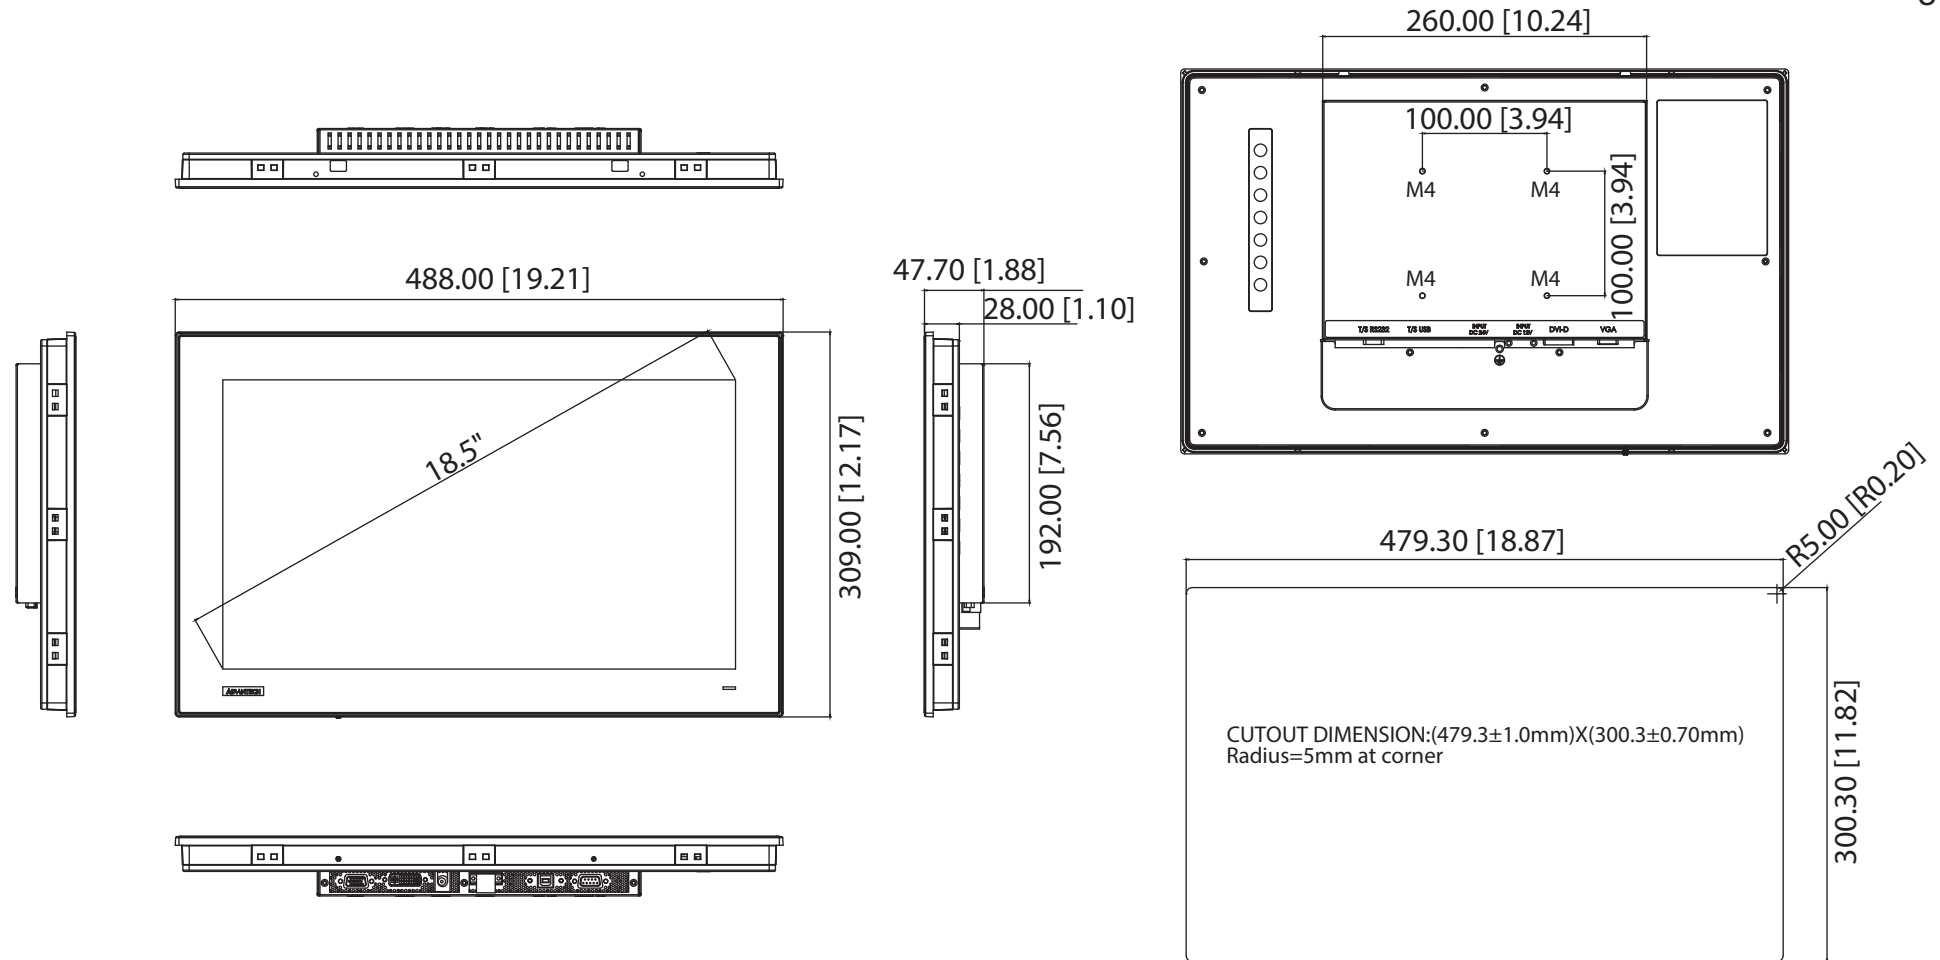

Unit: mm

Panel Cut-out Dimensions: 479 mm X 300 mm