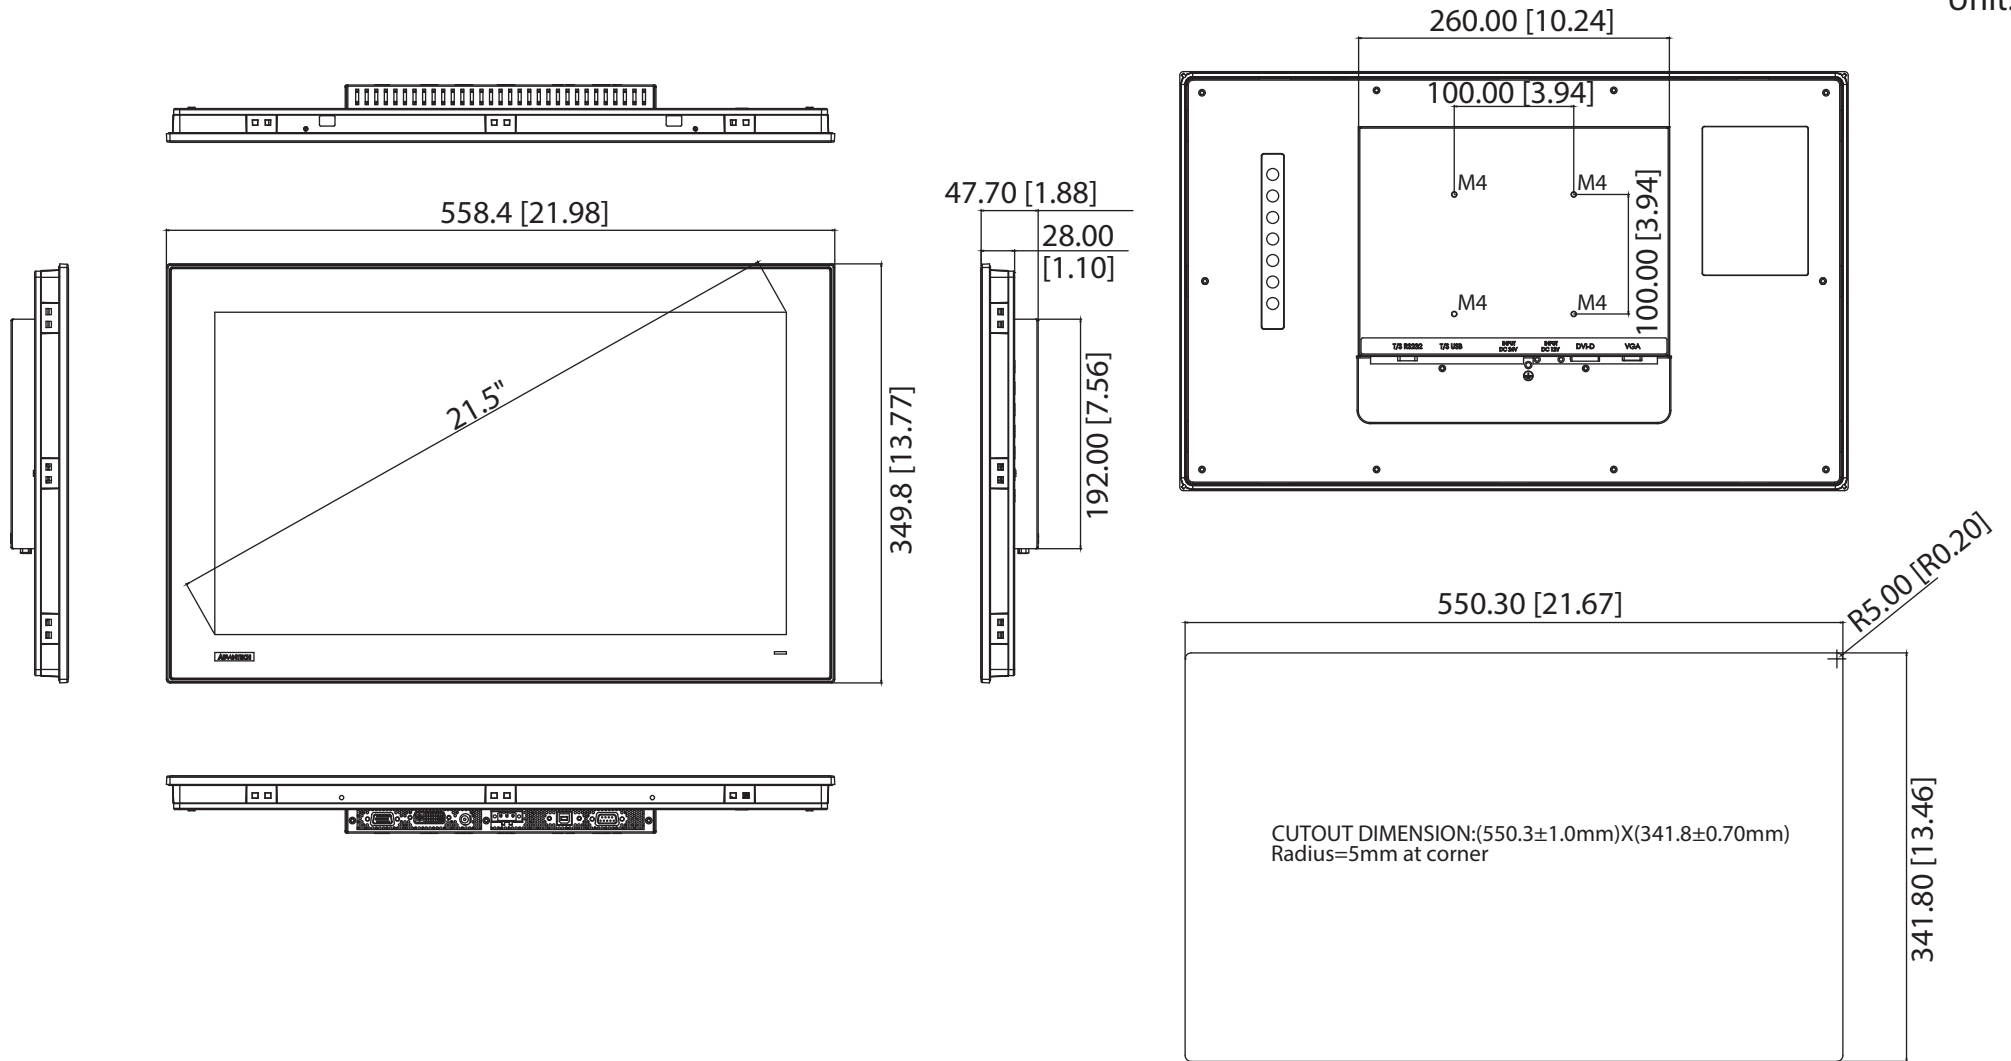

Unit: mm

Panel Cut-out Dimensions: 550.5 x 345.2 mm