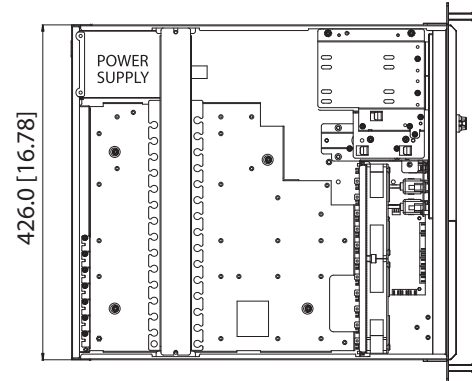

ACP-4010

MB

BP

426.0 [16.78]

101.6 [4.00]

177.0 [6.97]

468.0 [18.44]

482.0 [18.99]

Unit: mm [inch]

ACP-4320

426.0 [16.78]

101.6 [4.00]

177.0 [6.97]

468.0 [18.44]

482.0 [18.99]

172.7 [6.80]