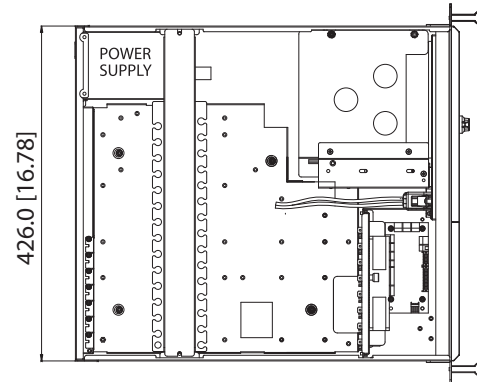

ACP-4010

MB

BP

426.0 [16.78]

101.6 [4.00]

177.0 [6.97]

468.0 [18.44]

482.0 [18.99]

Unit: mm [inch]

ACP-4320

426.0 [16.78]

101.6 [4.00]

177.0 [6.97]

468.0 [18.44]

482.0 [18.99]

172.7 [6.80]