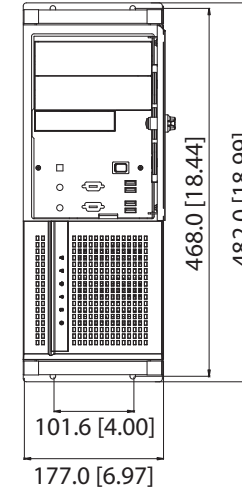

ACP-4010

MB

BP

426.0 [16.78]

101.6 [4.00]

177.0 [6.97]

468.0 [18.44]

482.0 [18.99]

Unit: mm [inch]

ACP-4320

426.0 [16.78]

101.6 [4.00]

177.0 [6.97]

468.0 [18.44]

482.0 [18.99]

172.7 [6.80]

86.4 [3.40]

92.0 [3.62]

92.0 [3.62]

91.8 [3.62]

98.0 [3.86]

526.4 [20.74]

478.6 [18.86]