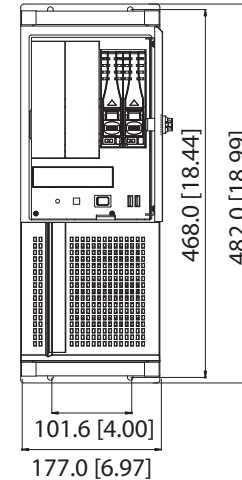

ACP-4010

MB

BP

426.0 [16.78]

101.6 [4.00]

177.0 [6.97]

468.0 [18.44]

482.0 [18.99]

Unit: mm [inch]

ACP-4320

426.0 [16.78]

101.6 [4.00]

177.0 [6.97]

468.0 [18.44]

482.0 [18.99]

172.7 [6.80]

86.4 [3.40]

92.0 [3.62]

92.0 [3.62]

91.8 [3.62]

98.0 [3.86]

526.4 [20.74]

478.6 [18.86]