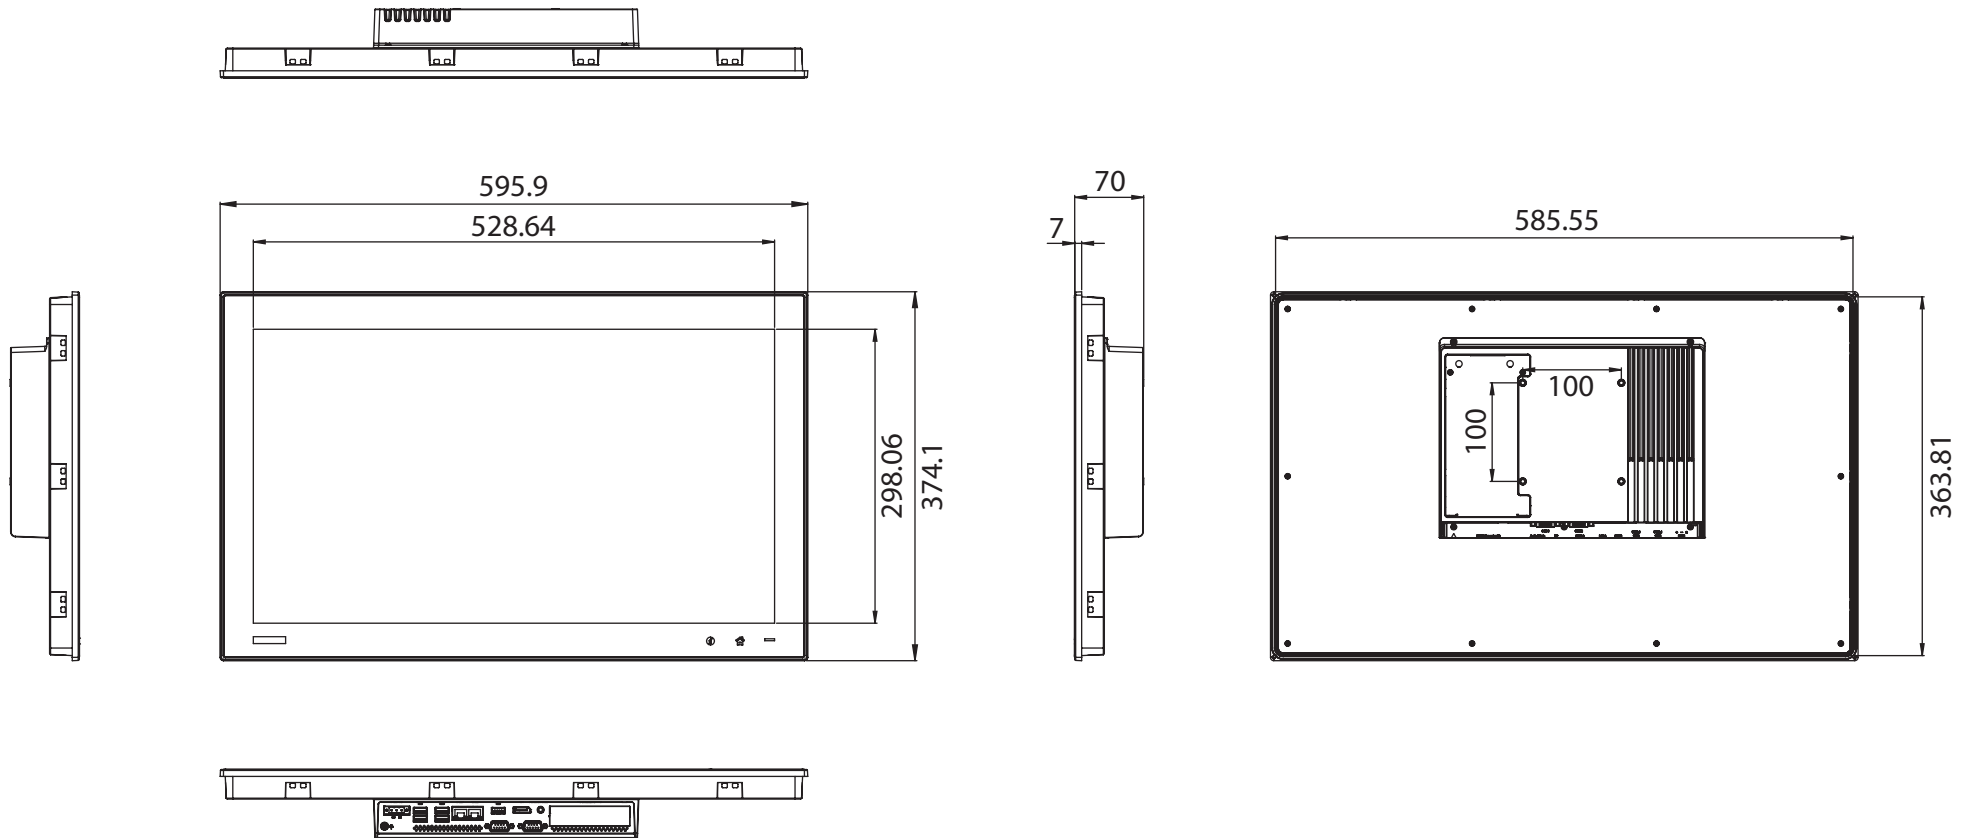

Unit: mm

TPC-324W Panel Cutout Dimensions: 587 x 365.3 mm (23.11 x 14.38 in)