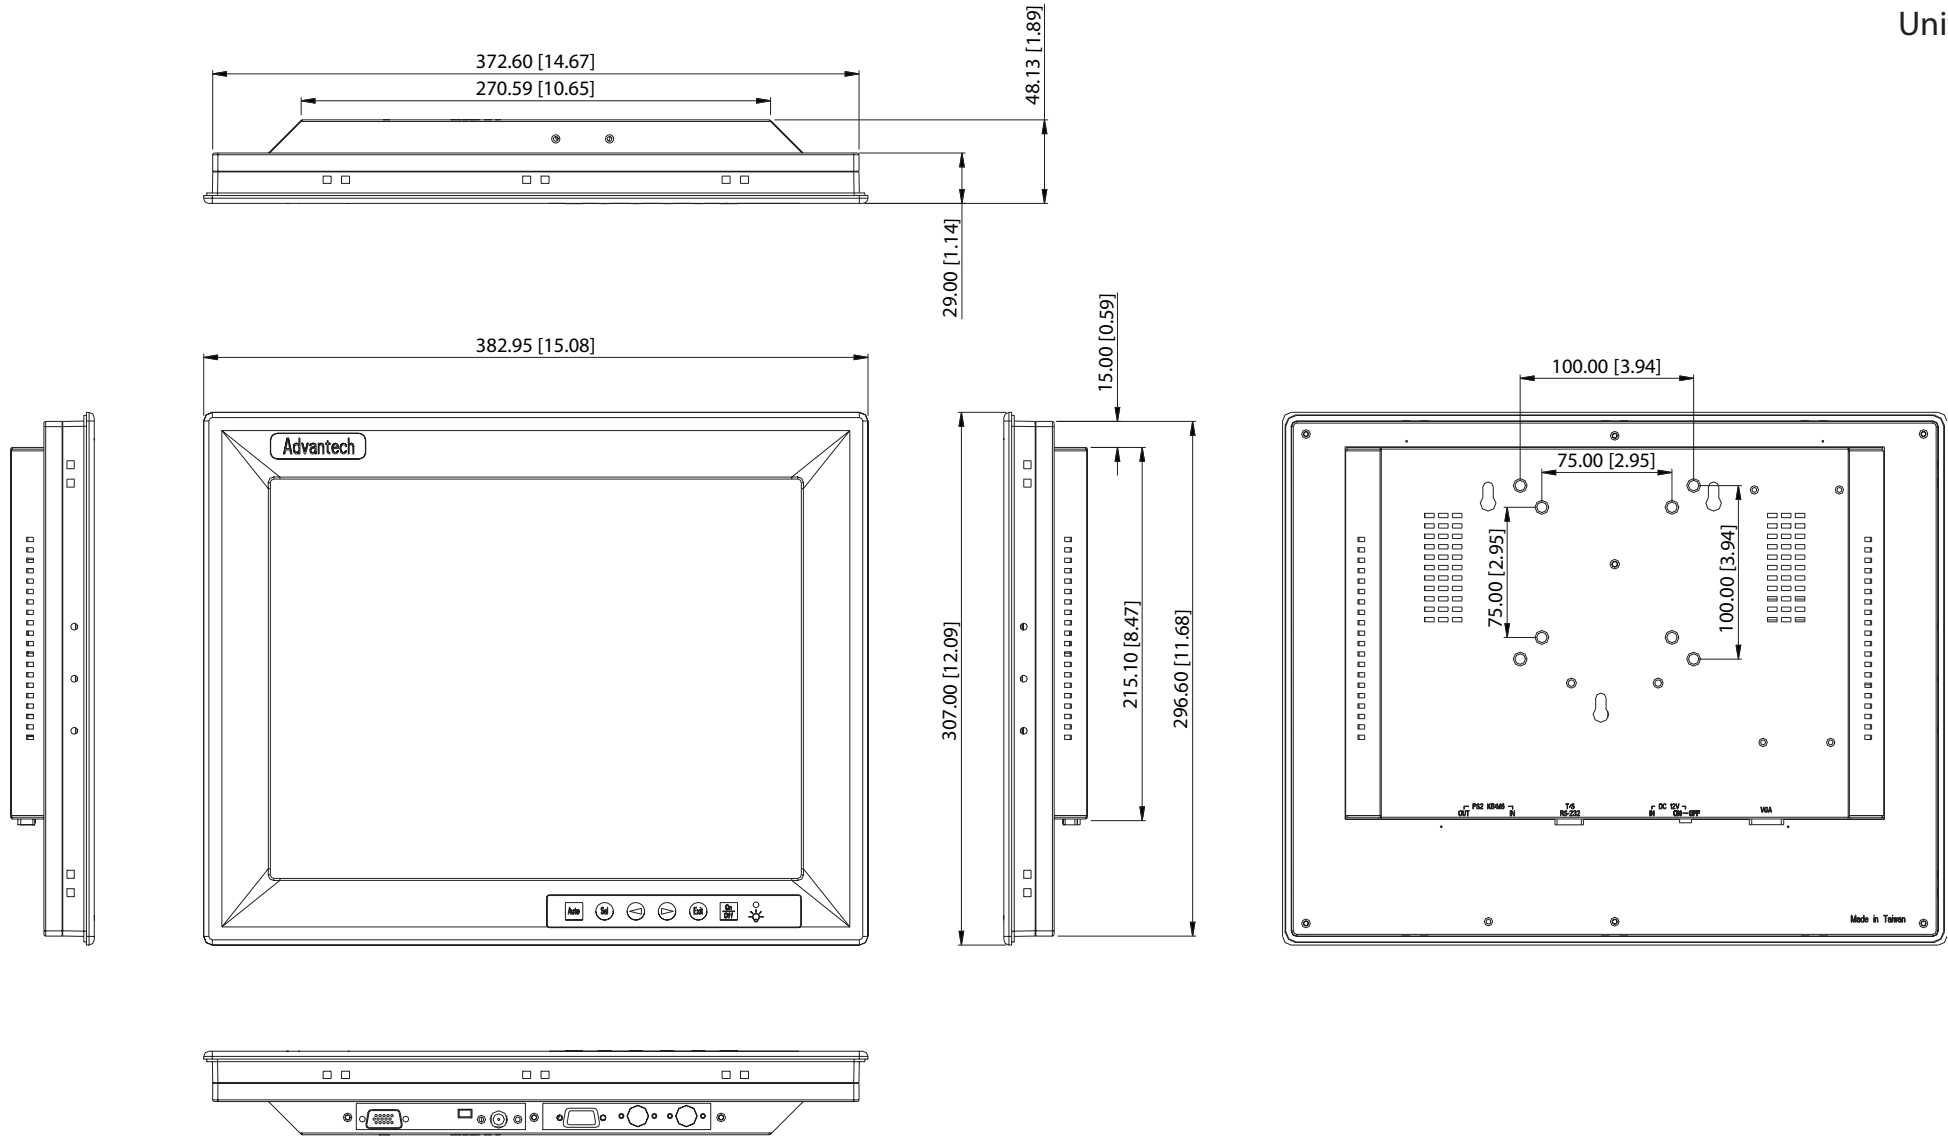

Unit: mm

Cut-out dimension: : 373.5 x 297.5 mm (14.7" x 11.71")