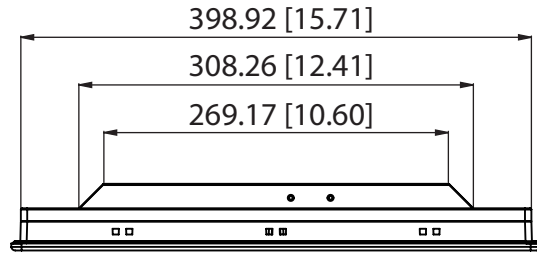

Unit: mm

Panel Cut-out Dimensions: 400.92x334.42mm (15.78"x13.17")