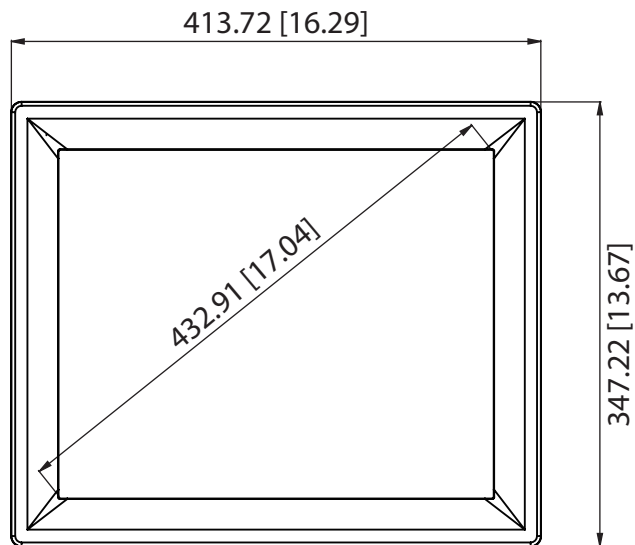

Unit: mm

Panel Cut-out Dimensions: 400.92x334.42mm (15.78"x13.17")