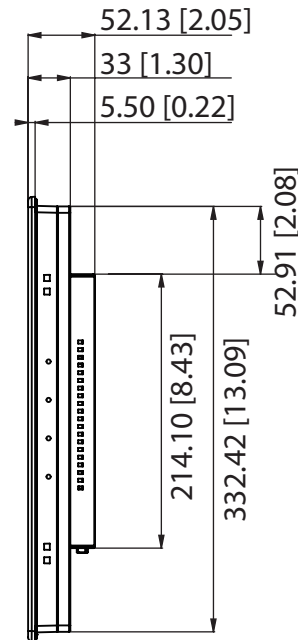

Unit: mm

Panel Cut-out Dimensions: 400.92x334.42mm (15.78"x13.17")