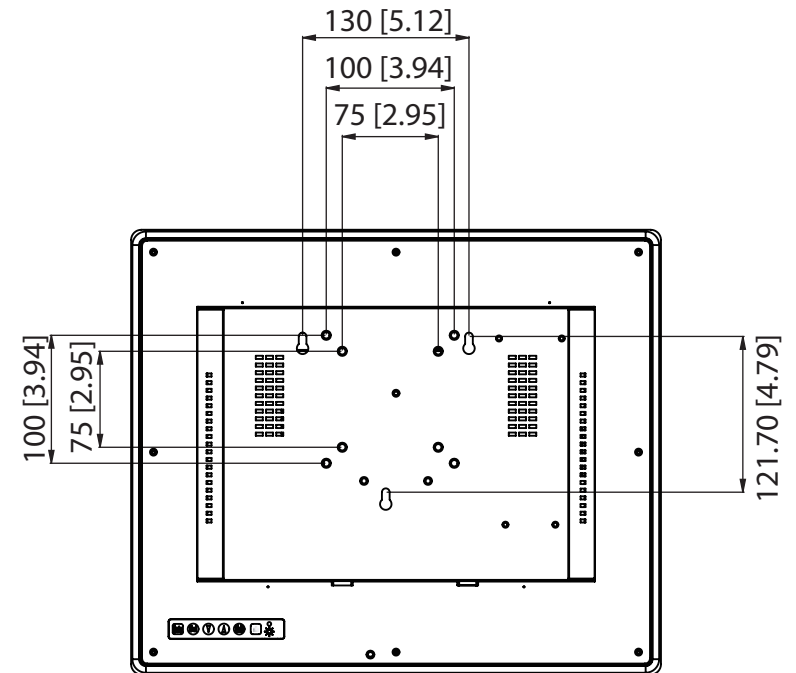

Unit: mm

Panel Cut-out Dimensions: 400.92x334.42mm (15.78"x13.17")