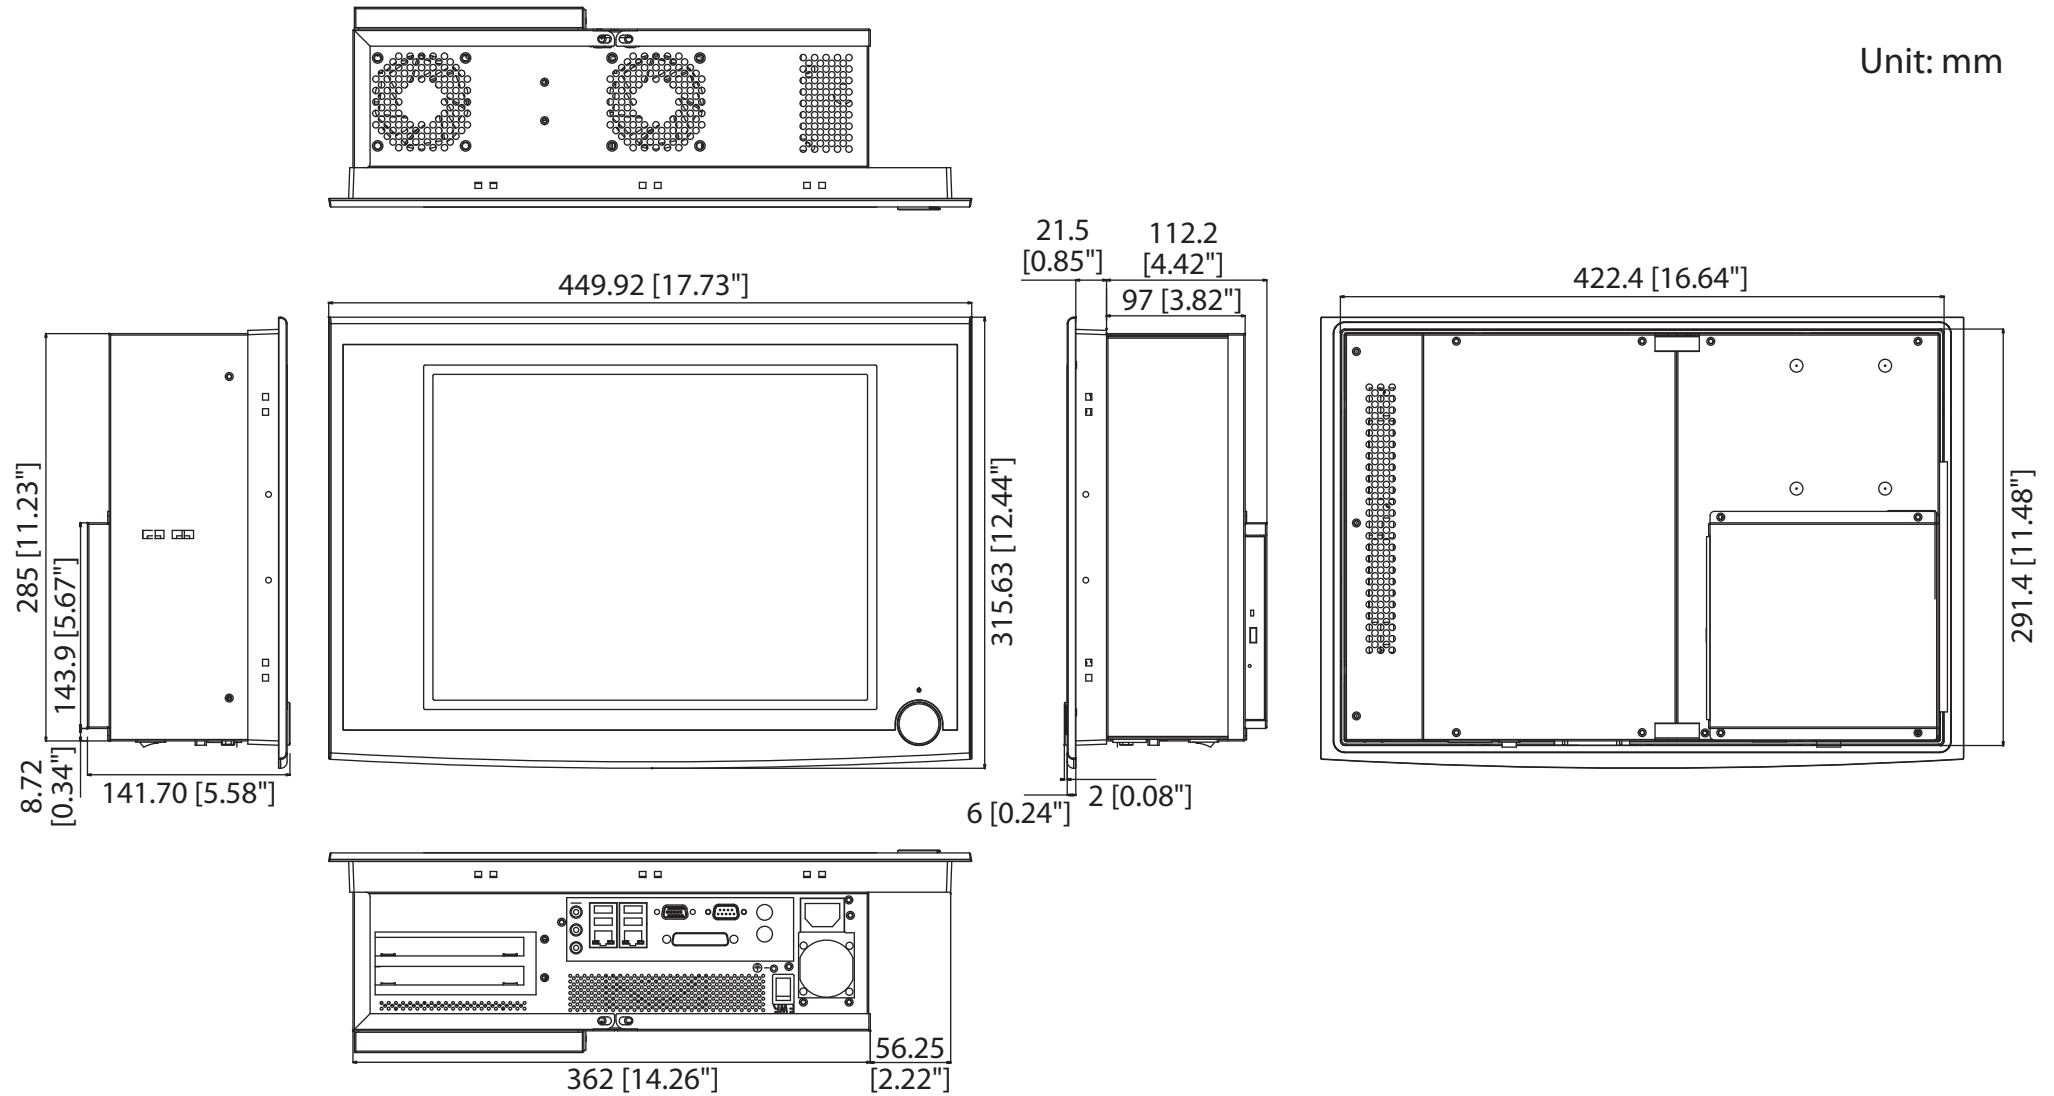

Unit: mm

Panel Cut-out Dimensions: 428 x 297 mm