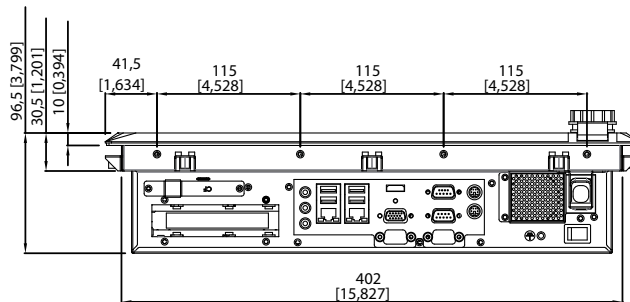

Unit: mm

Cut Out Dimensions: 404mm(15.90")X292mm(11.49")