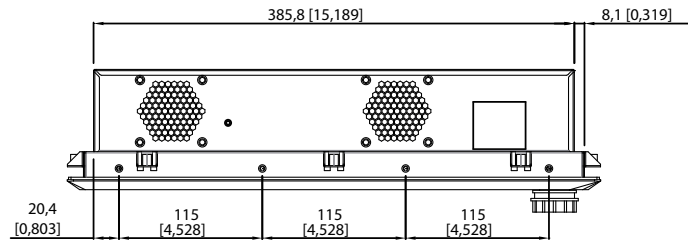

Unit: mm

Cut Out Dimensions: 404mm(15.90")X292mm(11.49")