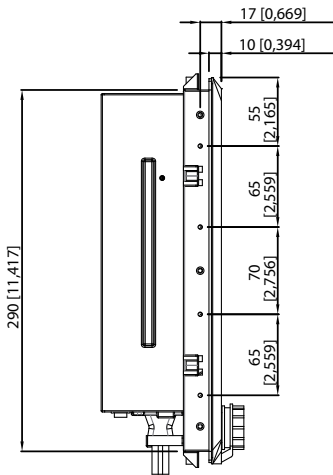

Unit: mm

Cut Out Dimensions: 404mm(15.90")X292mm(11.49")