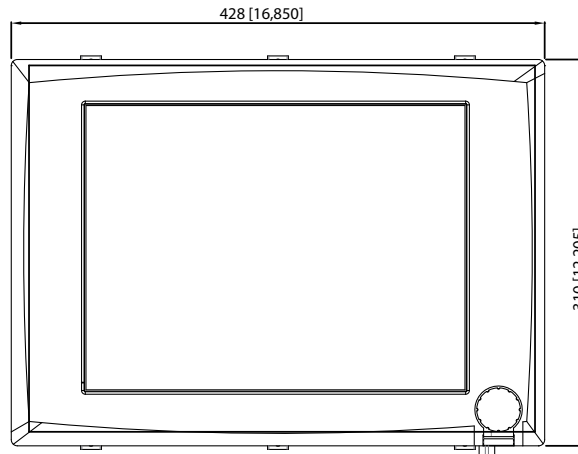

Unit: mm

Cut Out Dimensions: 404mm(15.90")X292mm(11.49")