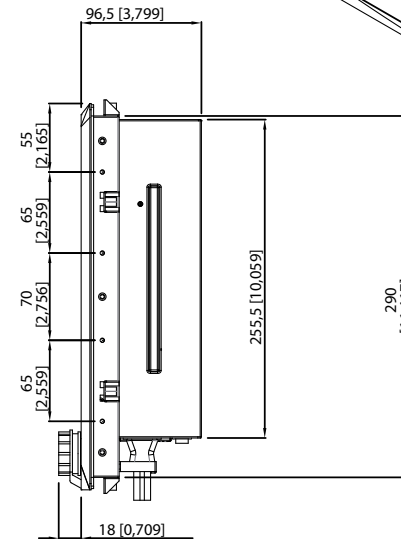

Unit: mm

Cut Out Dimensions: 404mm(15.90")X292mm(11.49")