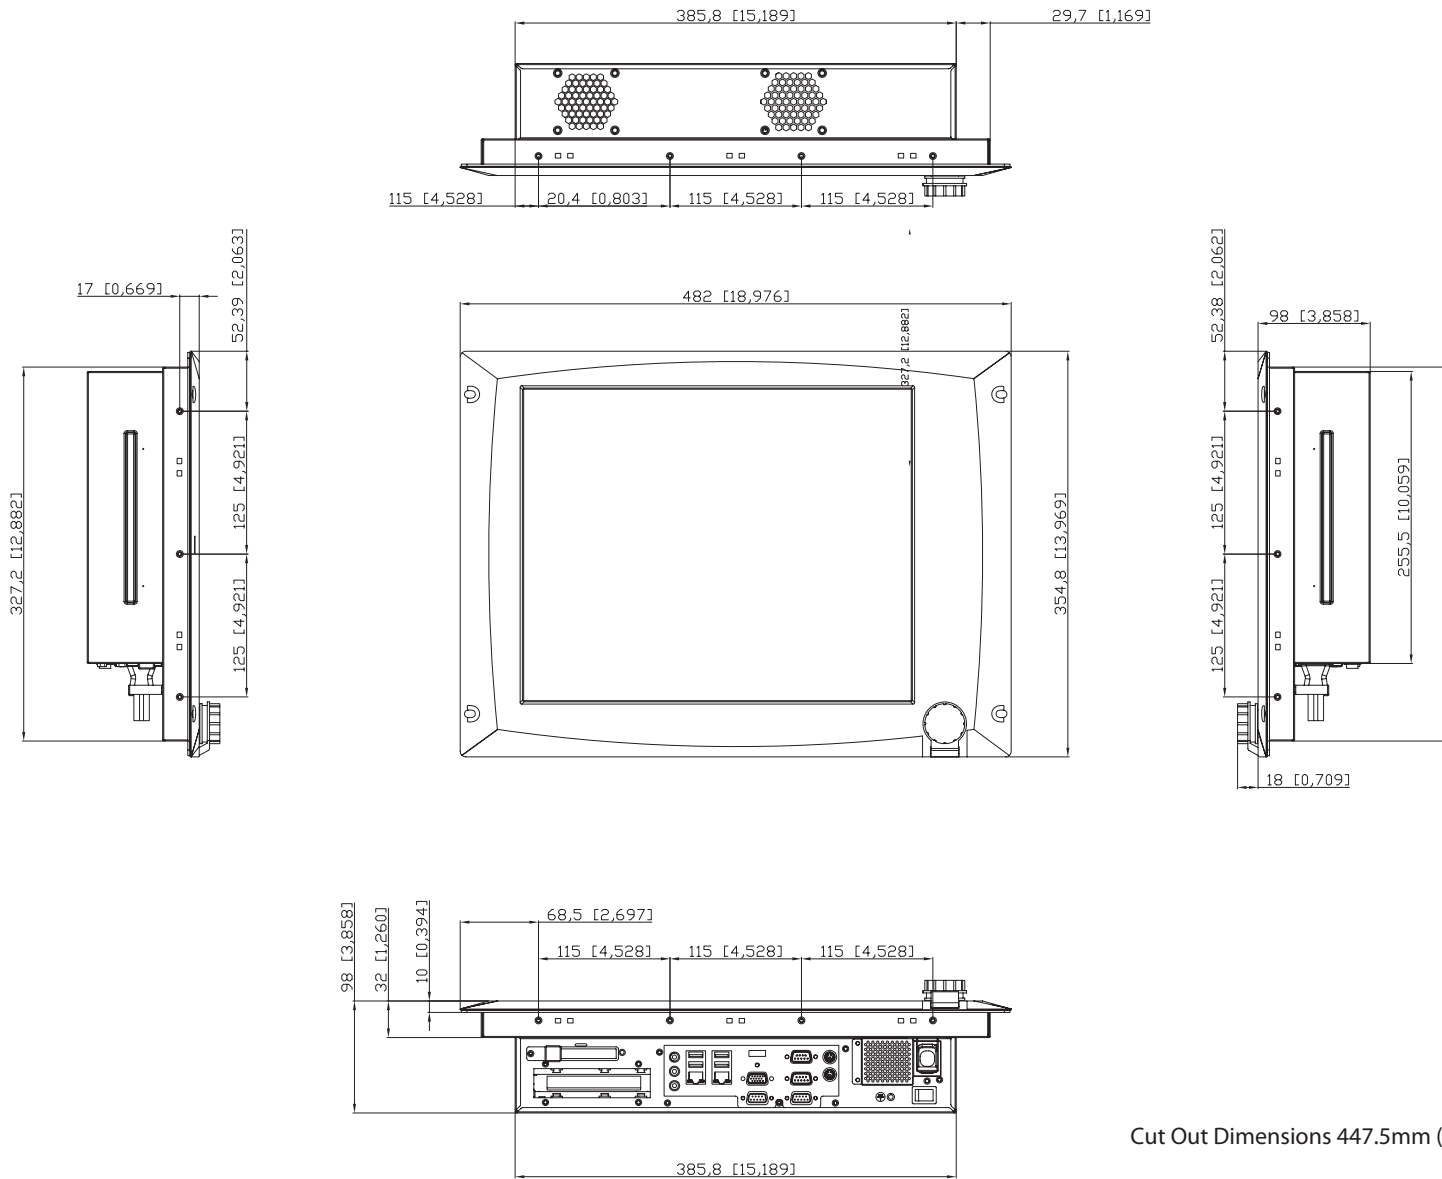

Unit: mm

Cut Out Dimensions 447.5mm (17.618") x 329.50mm (12.972")