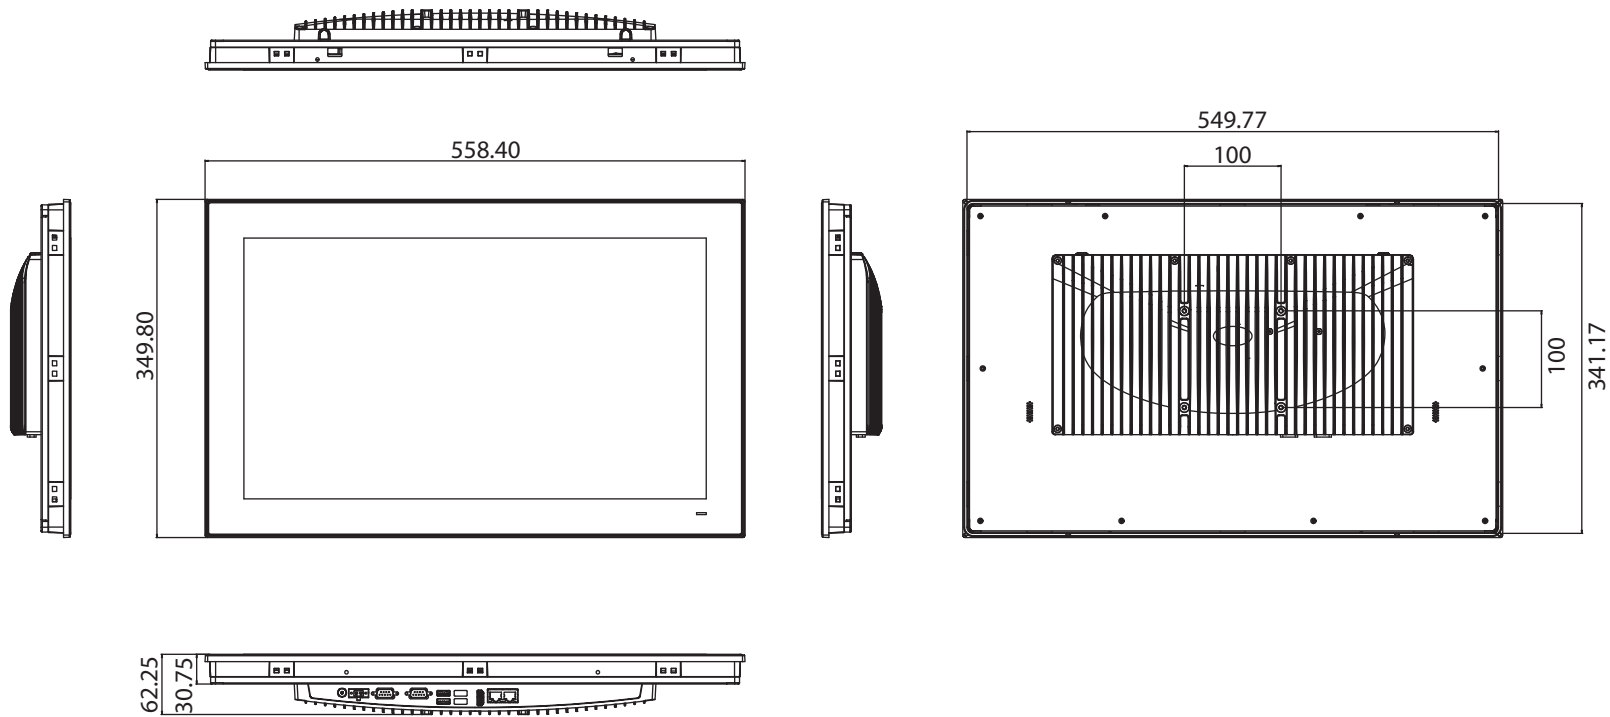

Unit: mm

Panel Cutout Dimensions: 550.3 x 341.8 mm (21.66 x 13.45 in)