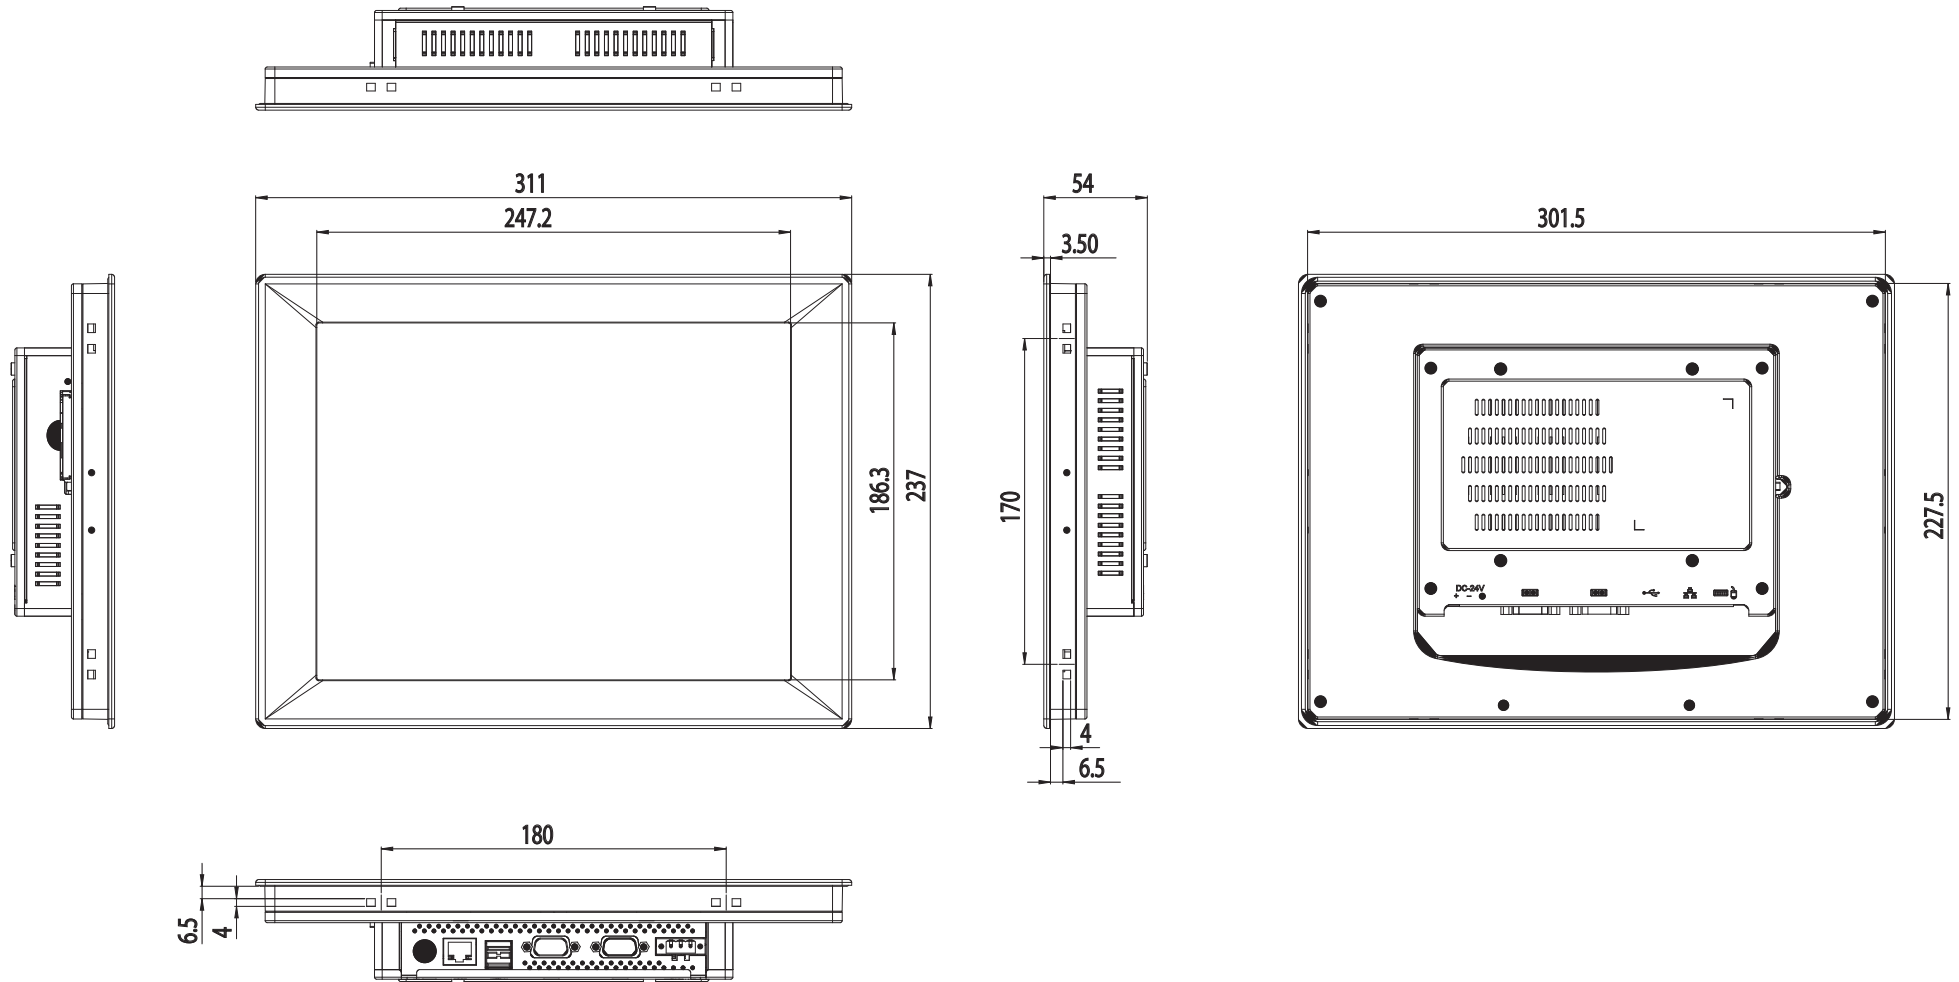

Unit: mm

Panel Cut-out Dimensions: 302.5 x 228.5 mm