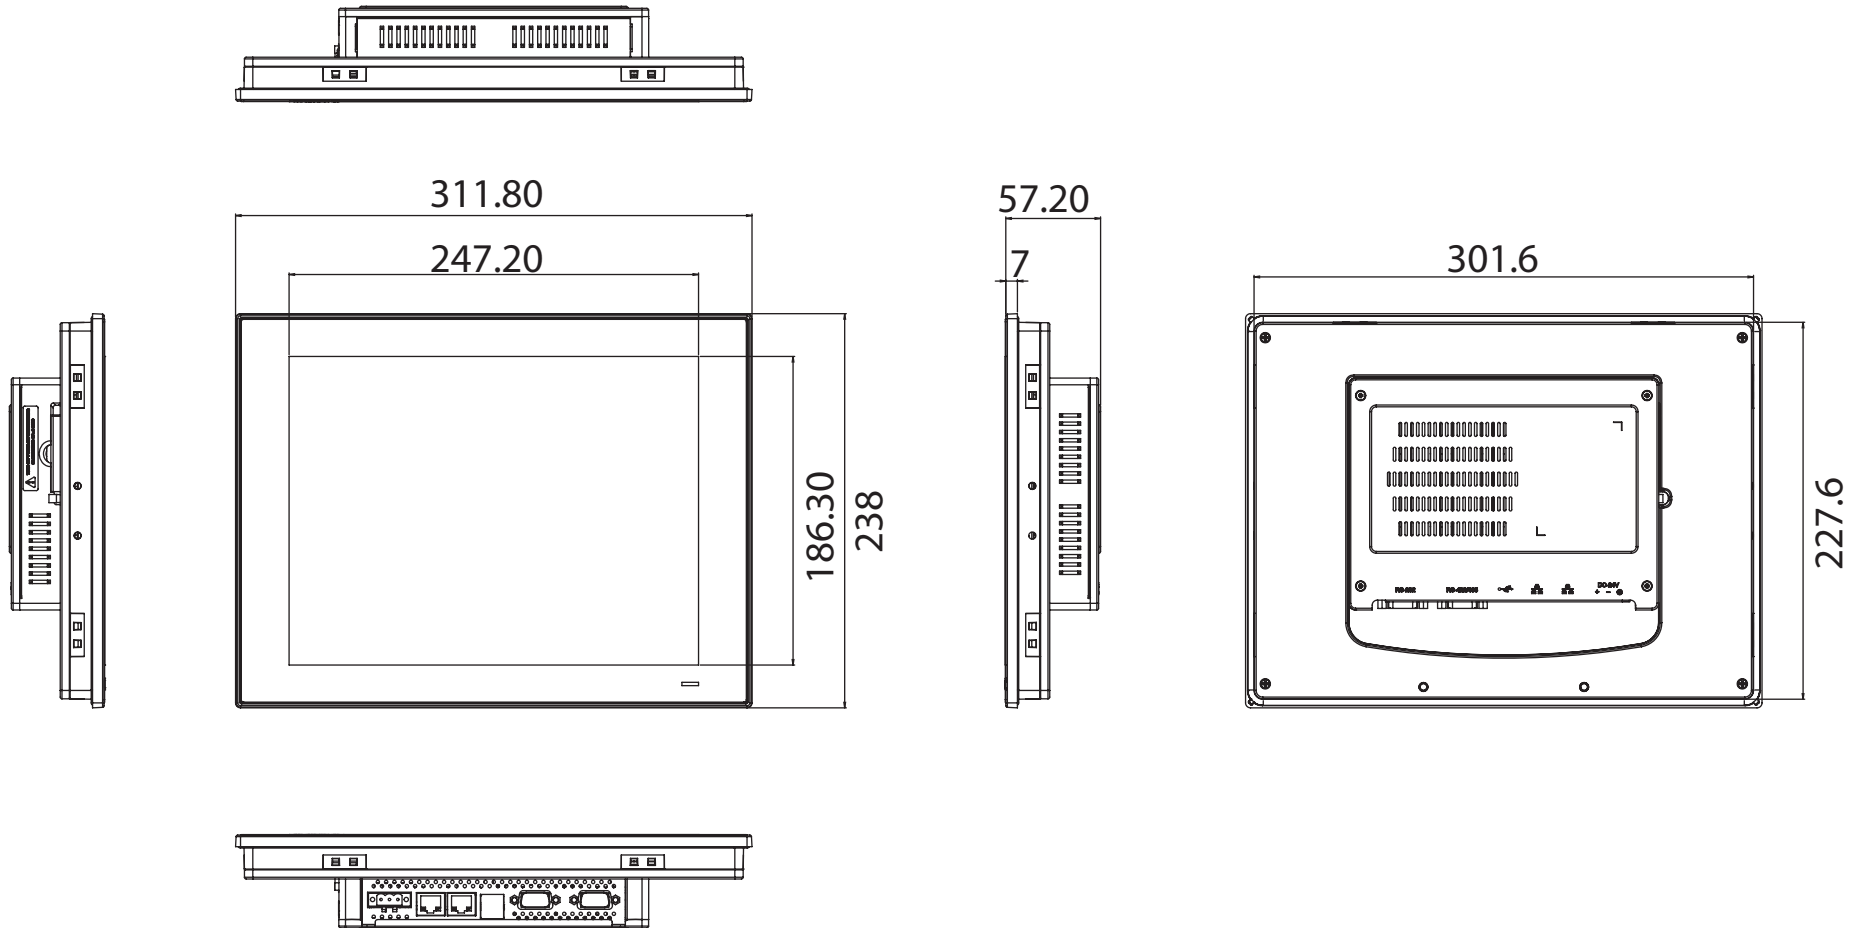

Unit: mm

Panel Cut-out Dimensions: 303 x 229 mm (11.93" x 9.02")