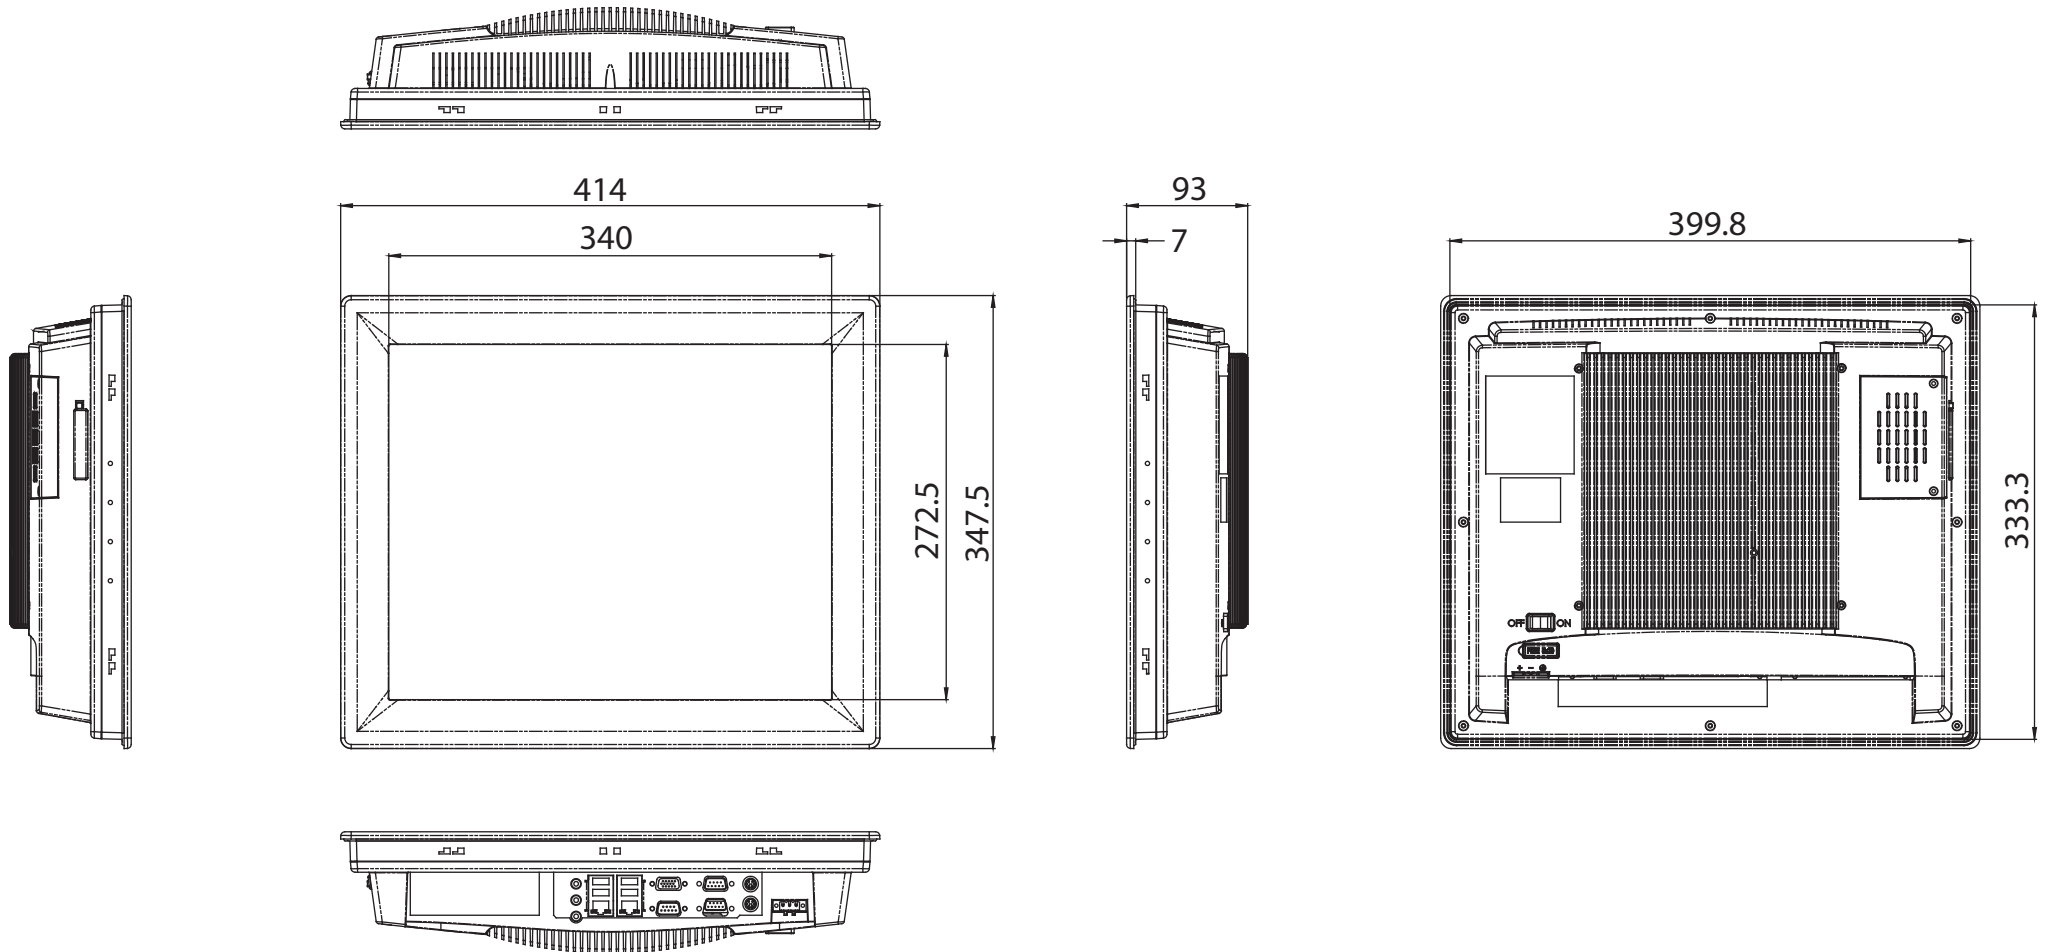

Unit: mm

Panel Cut-out Dimensions: 400.8 x 334.3 mm