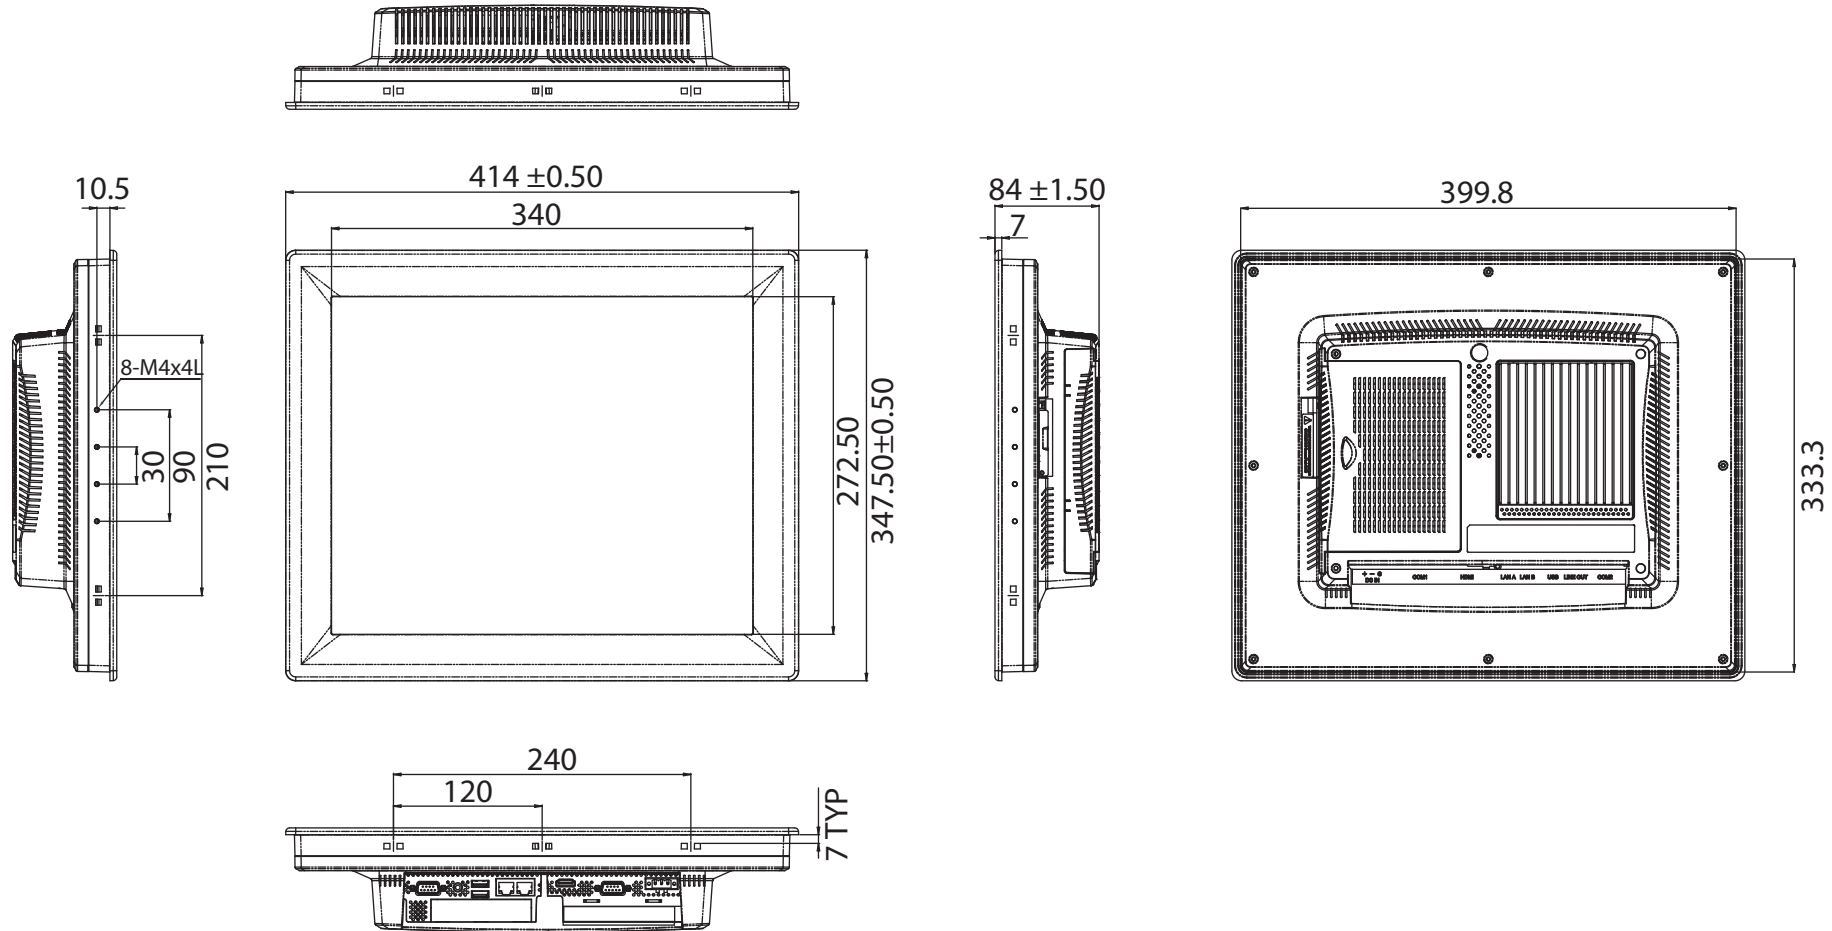

Unit: mm

Panel Cut-out Dimensions: 400.8 x 334.3 mm (16.03" x 13.37")