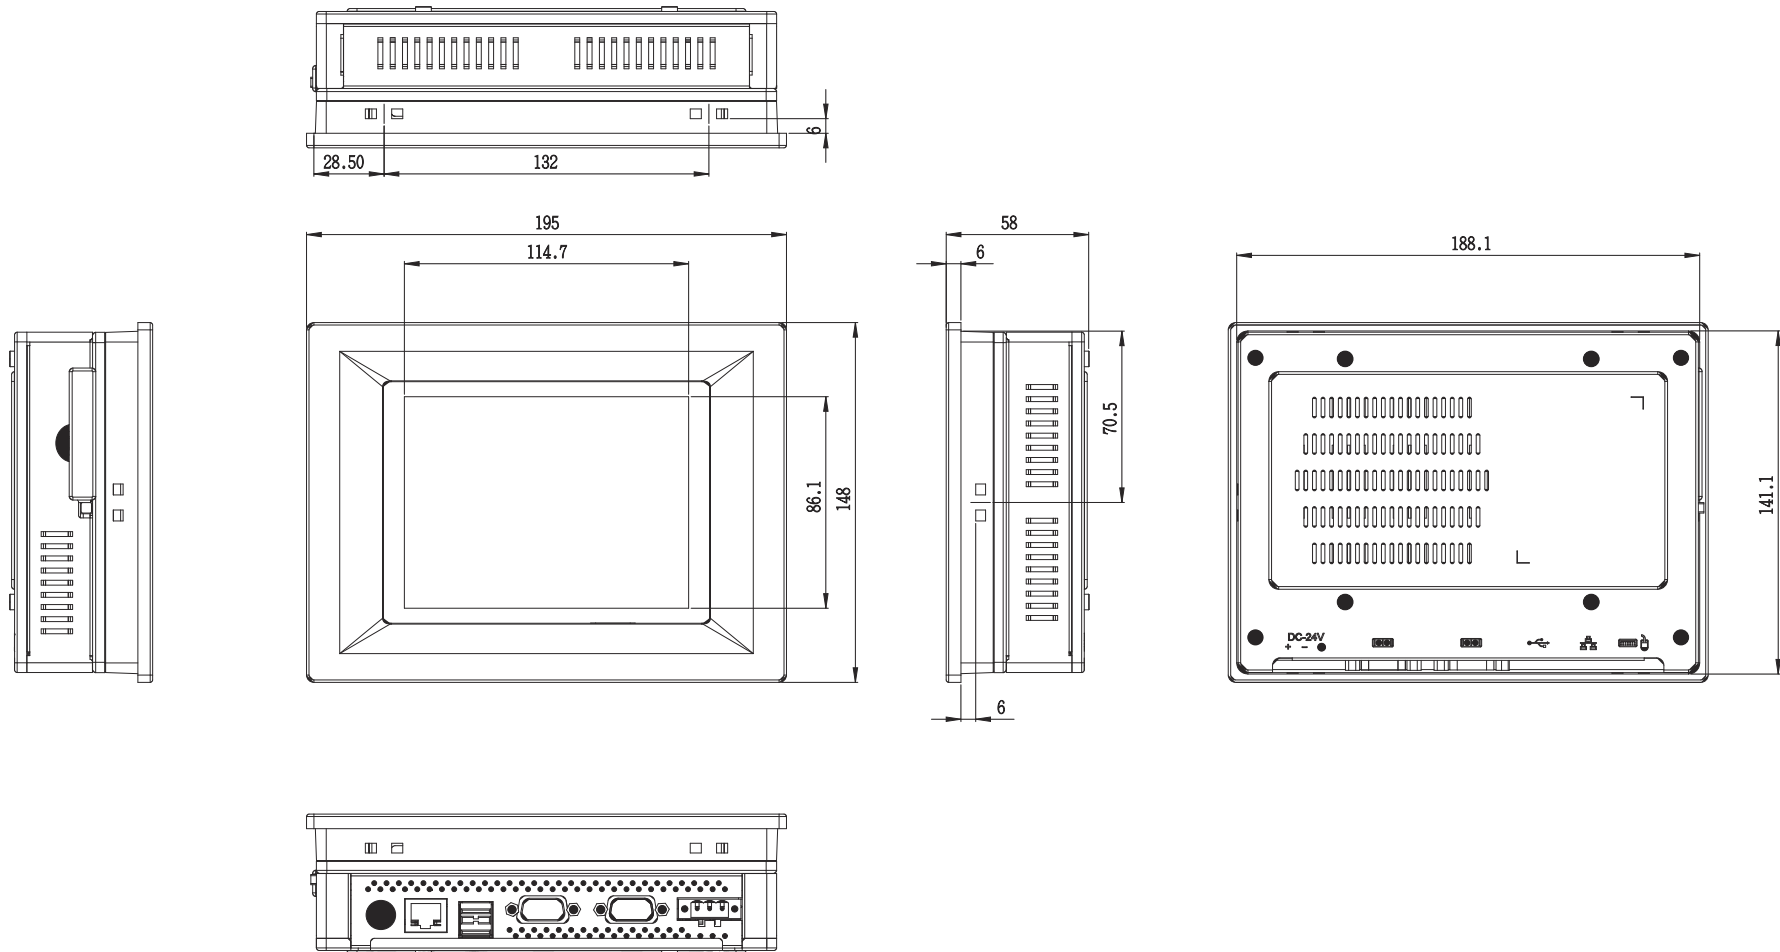

Unit: mm

Panel Cut-out Dimensions: 189.1 x 142.1 mm