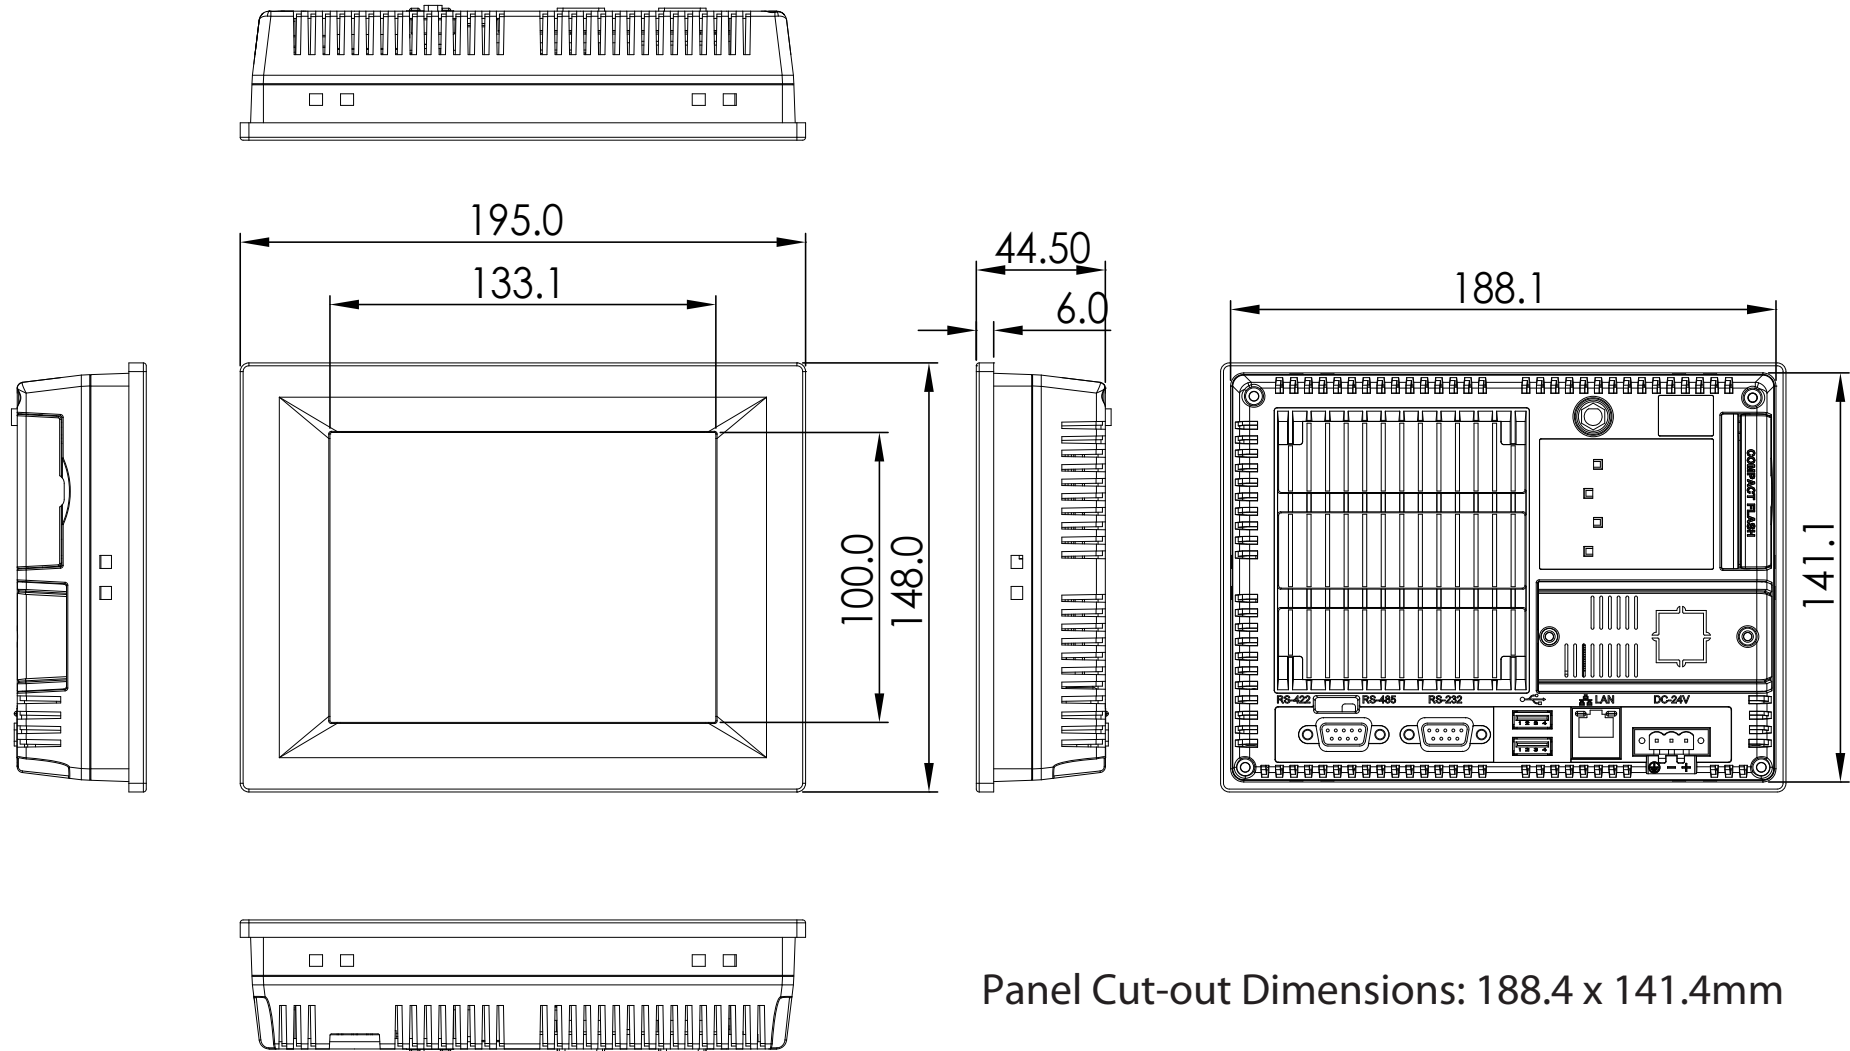

Unit: mm

Panel Cut-out Dimensions: 188.4 x 141.4mm