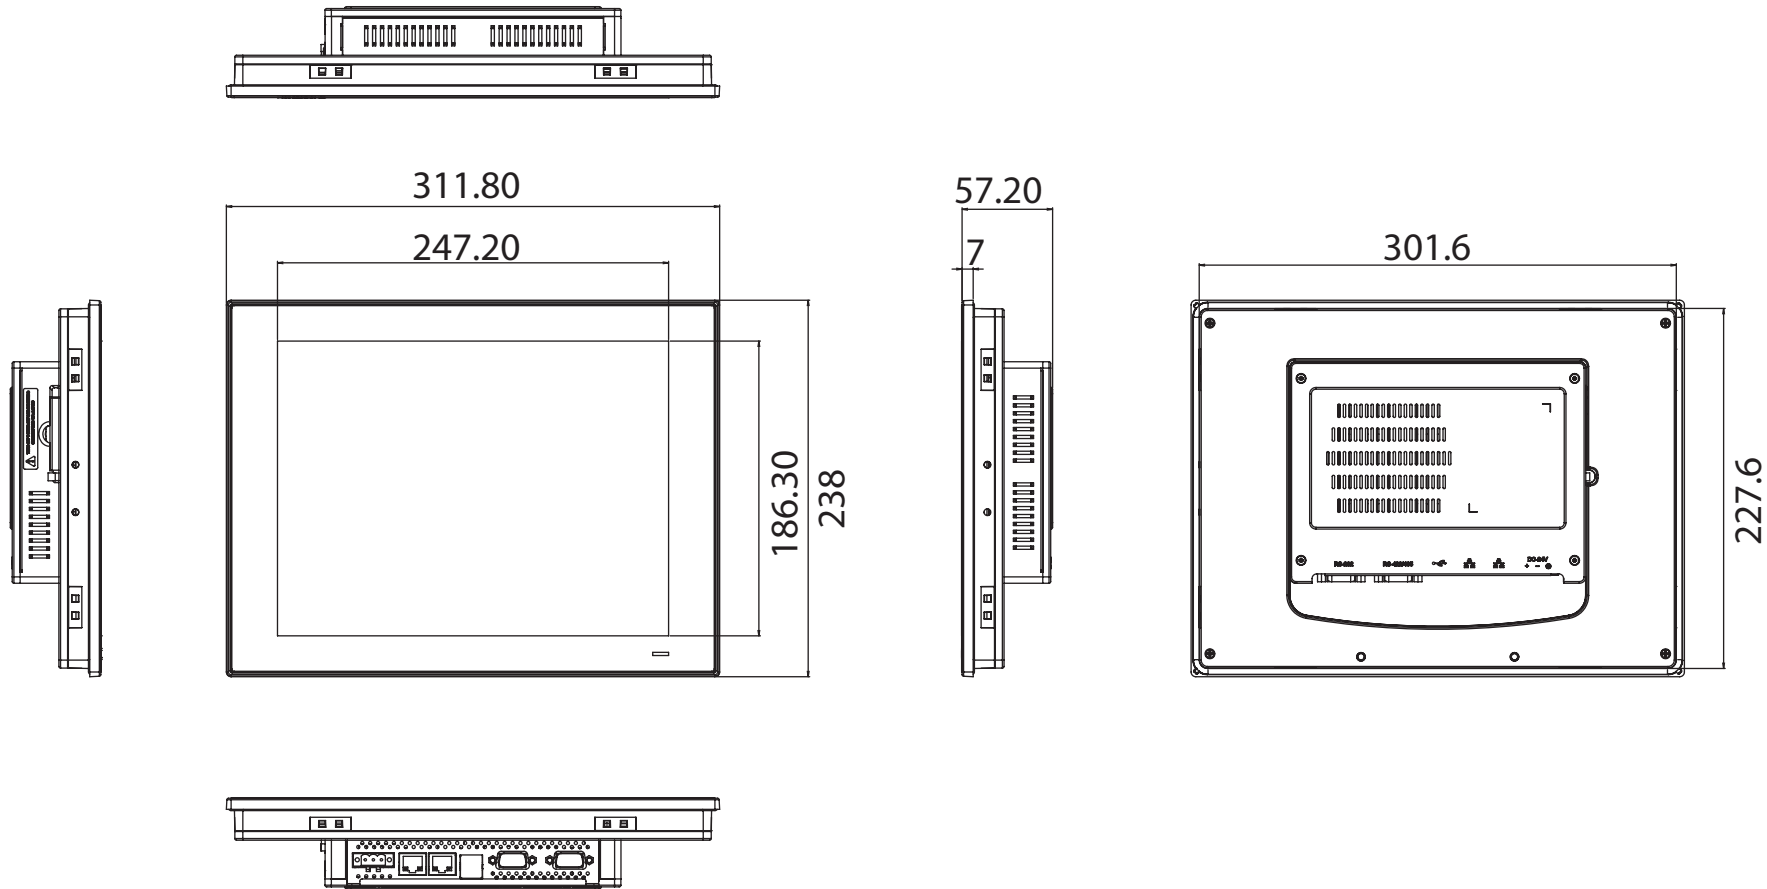

Unit: mm

Panel Cut-out Dimensions: 303 x 229 mm (11.93" x 9.02")