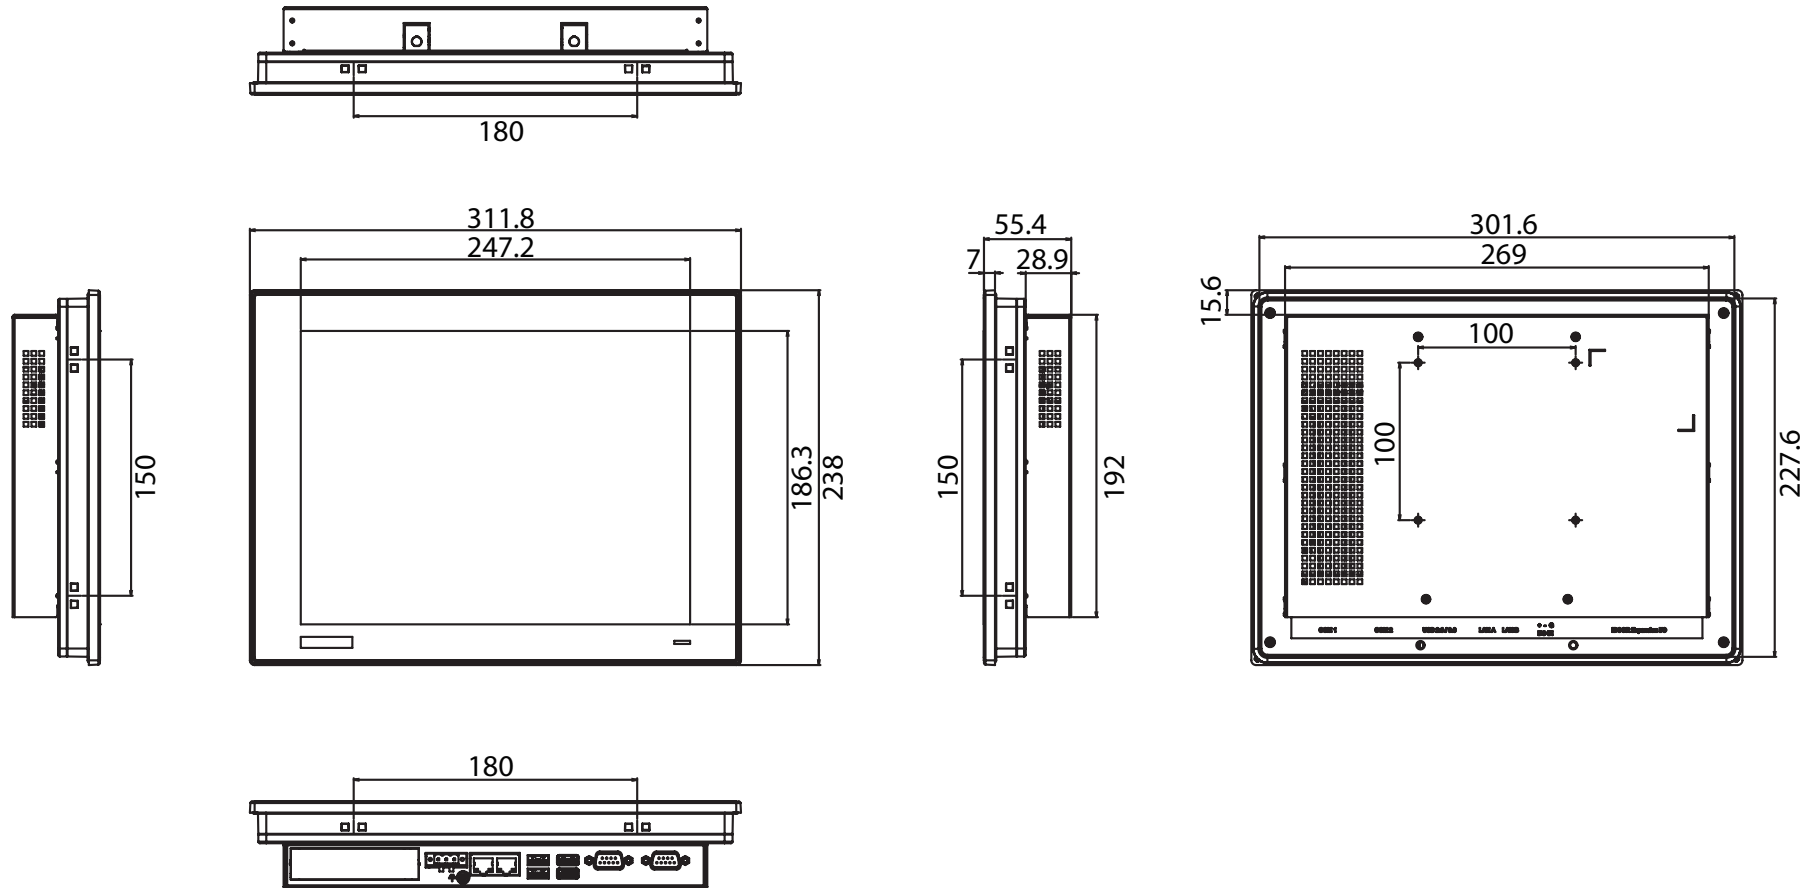

Unit: mm

Panel Cutout Dimensions: 303 x 229 mm (11.93 x 9.02 in)