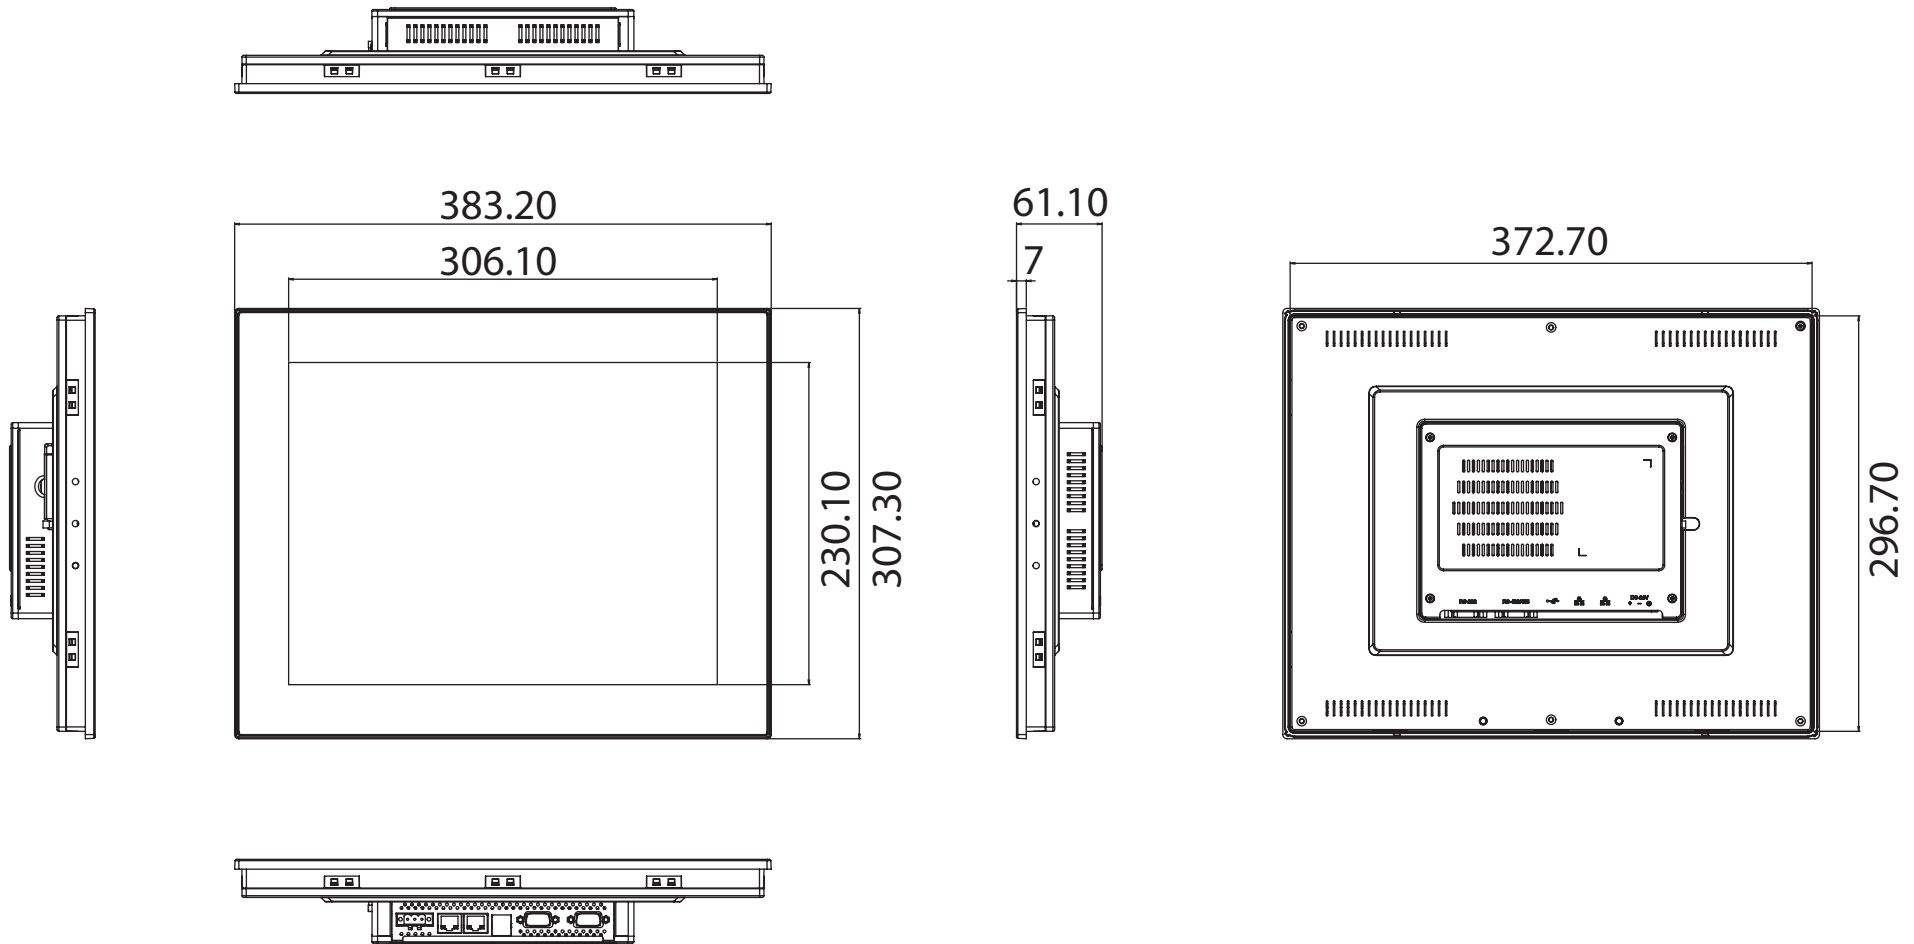

Unit: mm

Panel Cut-out Dimensions: 374.5 x 298.5 mm (14.74" x 11.75")