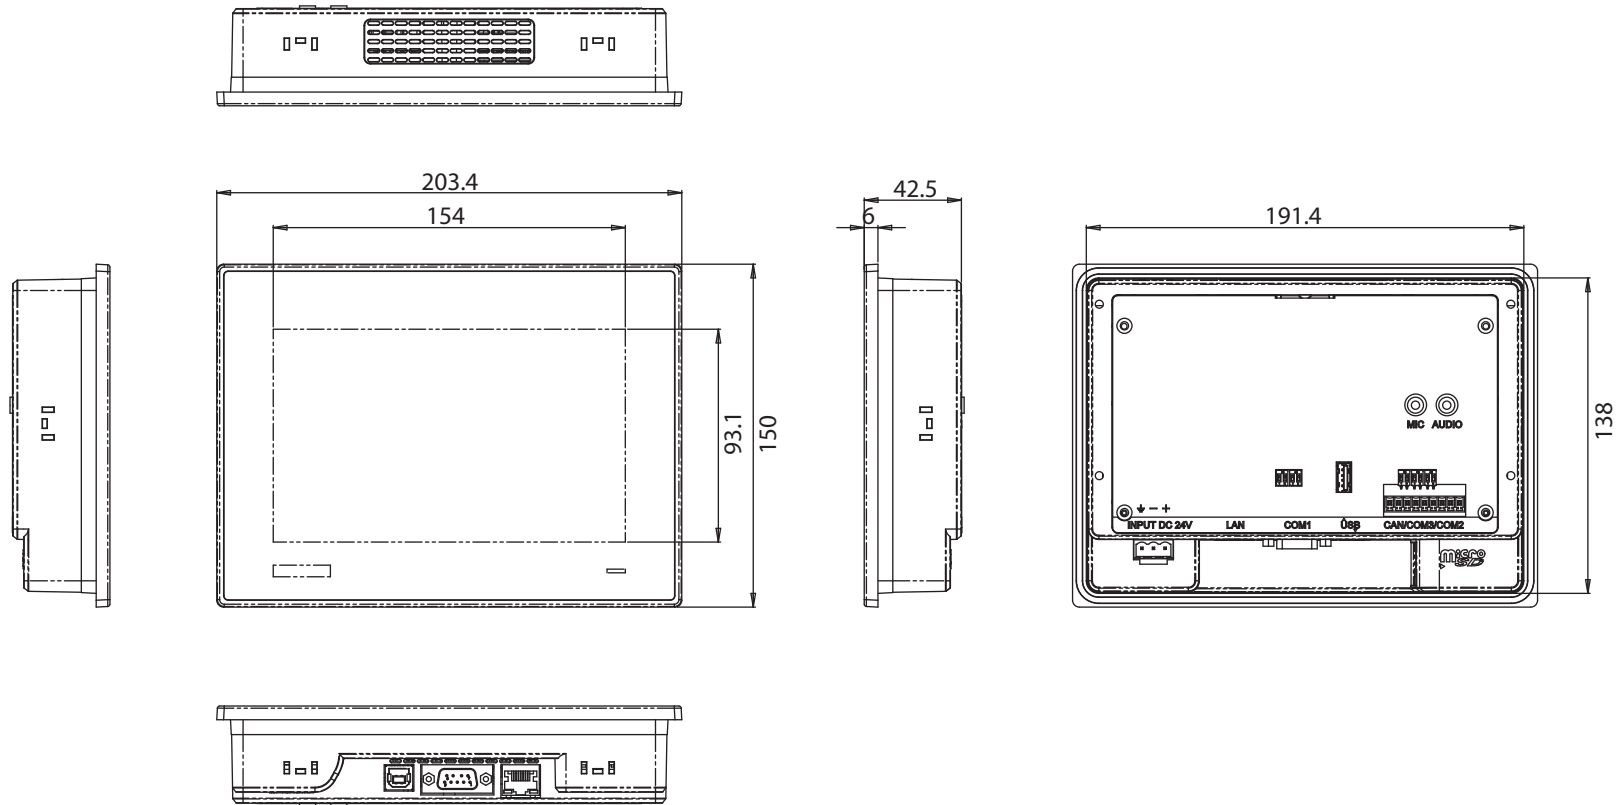

Unit: mm

Panel Cut Out Dimensions: 192 x 138.5 mm (7.56" x 5.45")