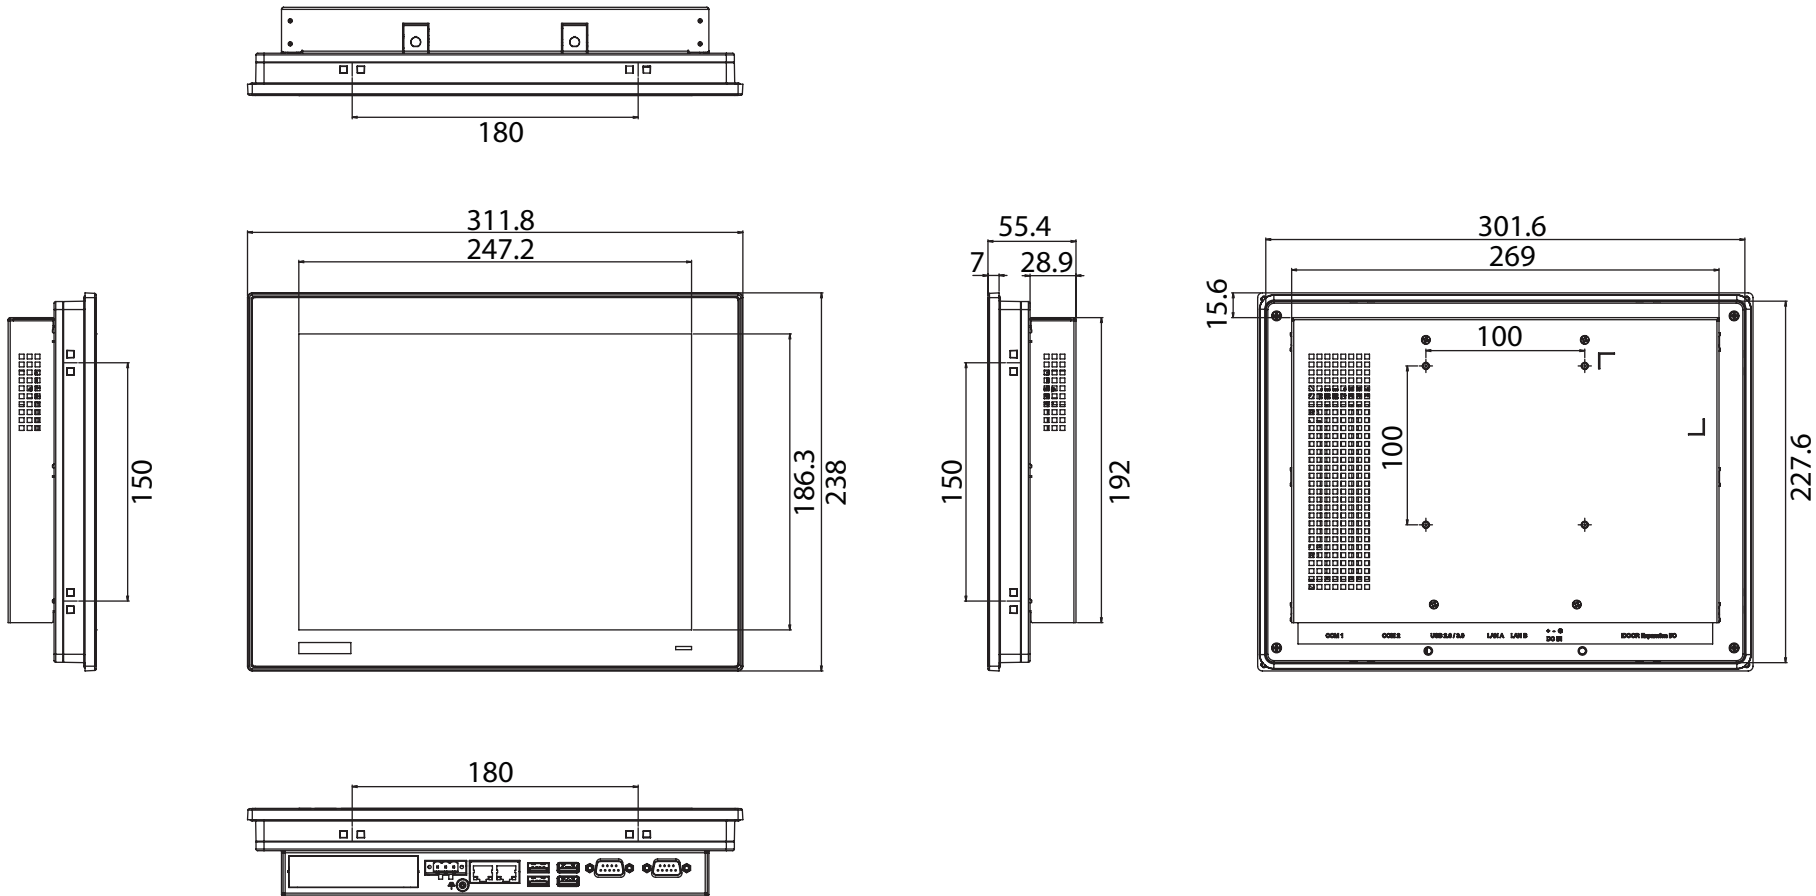

Unit: mm

Panel Cutout Dimensions: 303 x 229 mm (11.93 x 9.02 in)