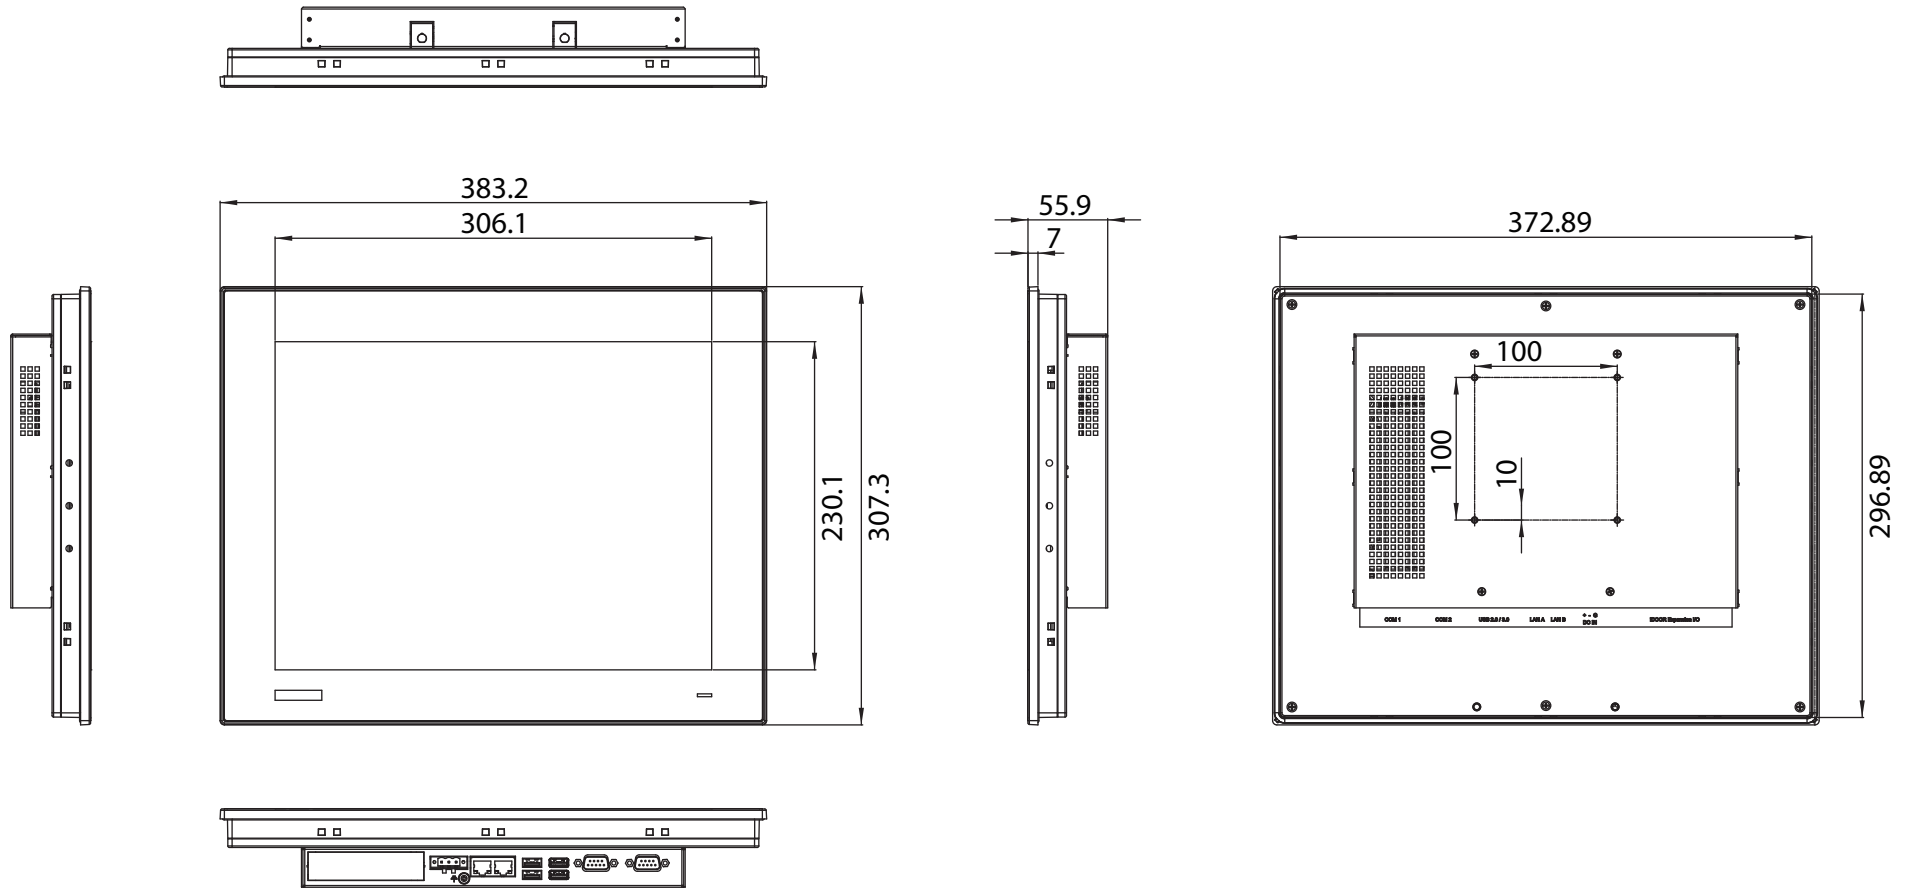

Unit: mm

Panel Cutout Dimensions: 374.5 x 298.5 mm (14.74 x 11.75 in)