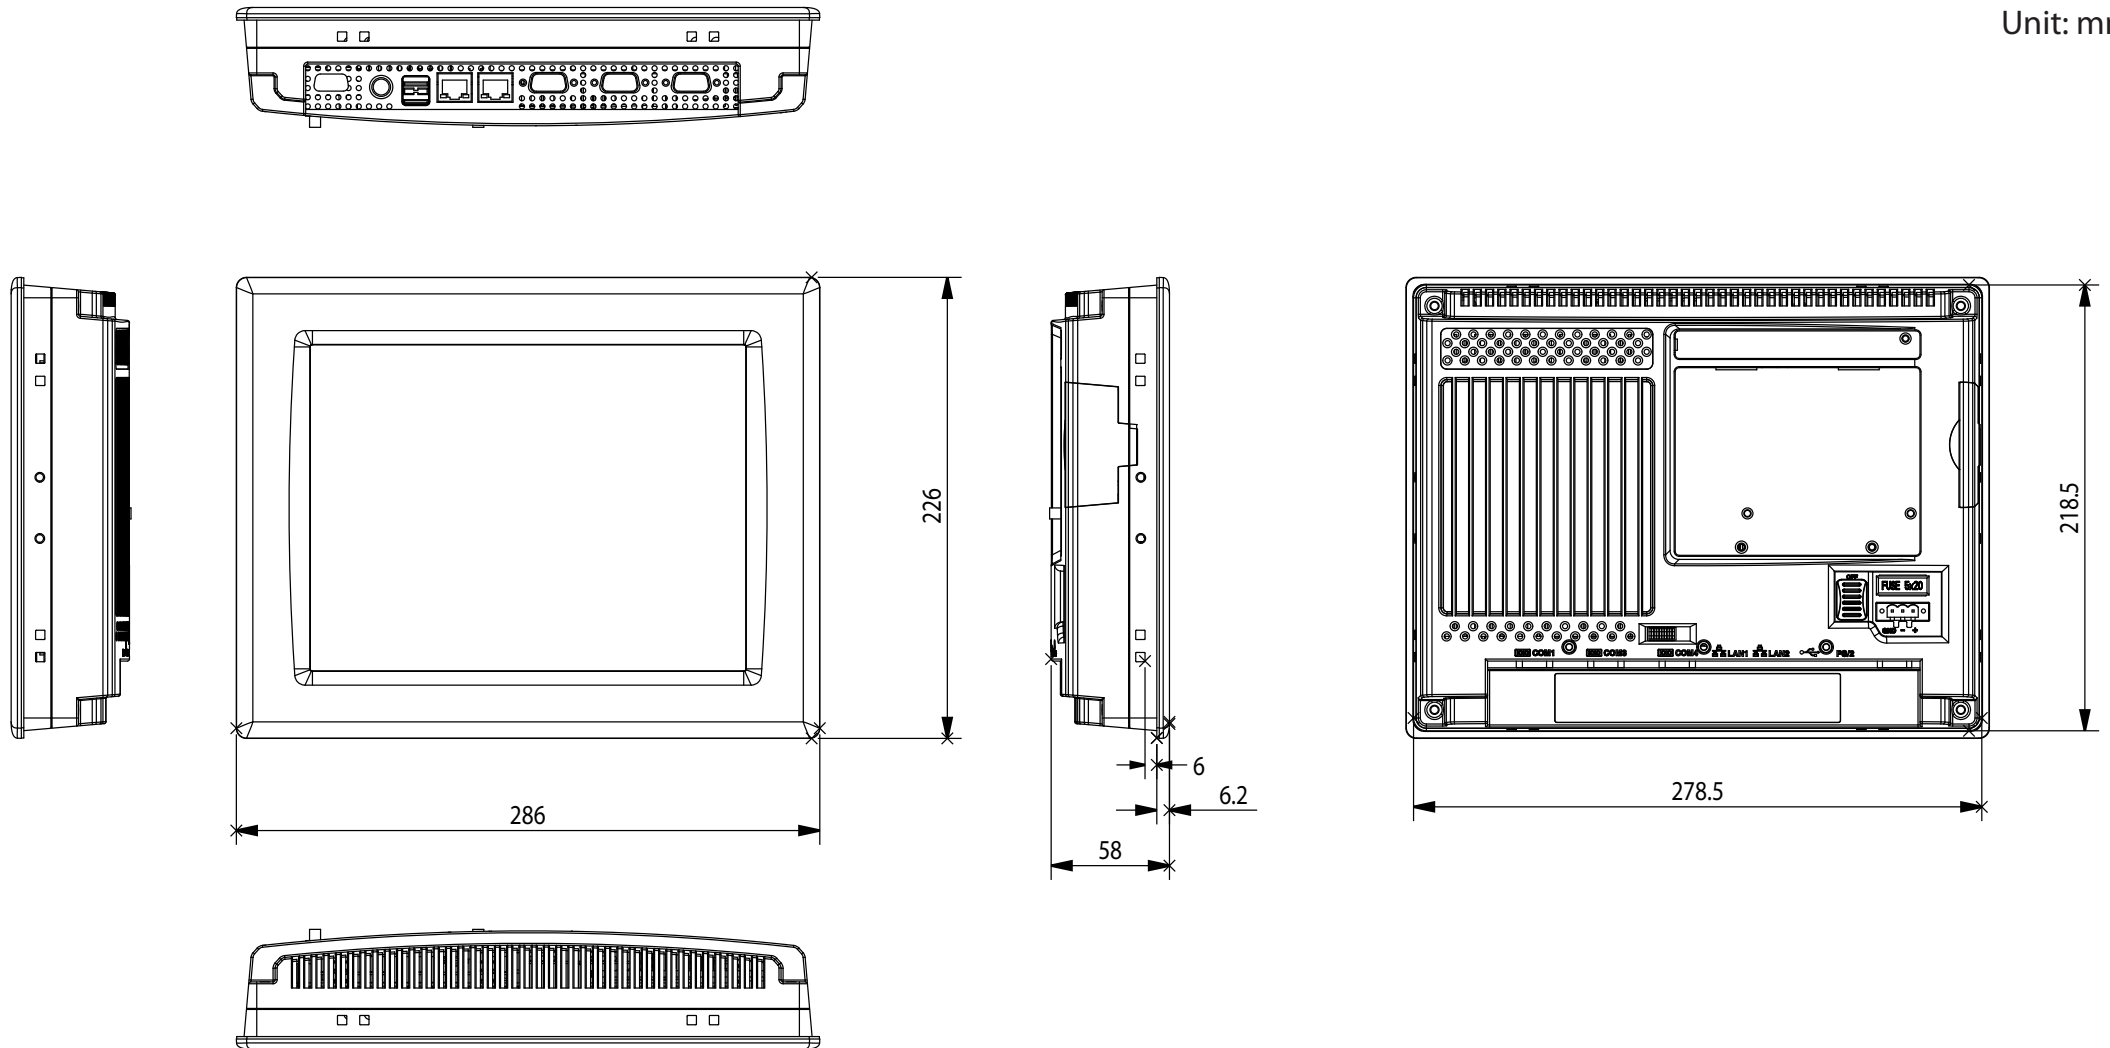

Unit: mm

Panel Cut-out Dimensions: 279.5 x 219.5 mm