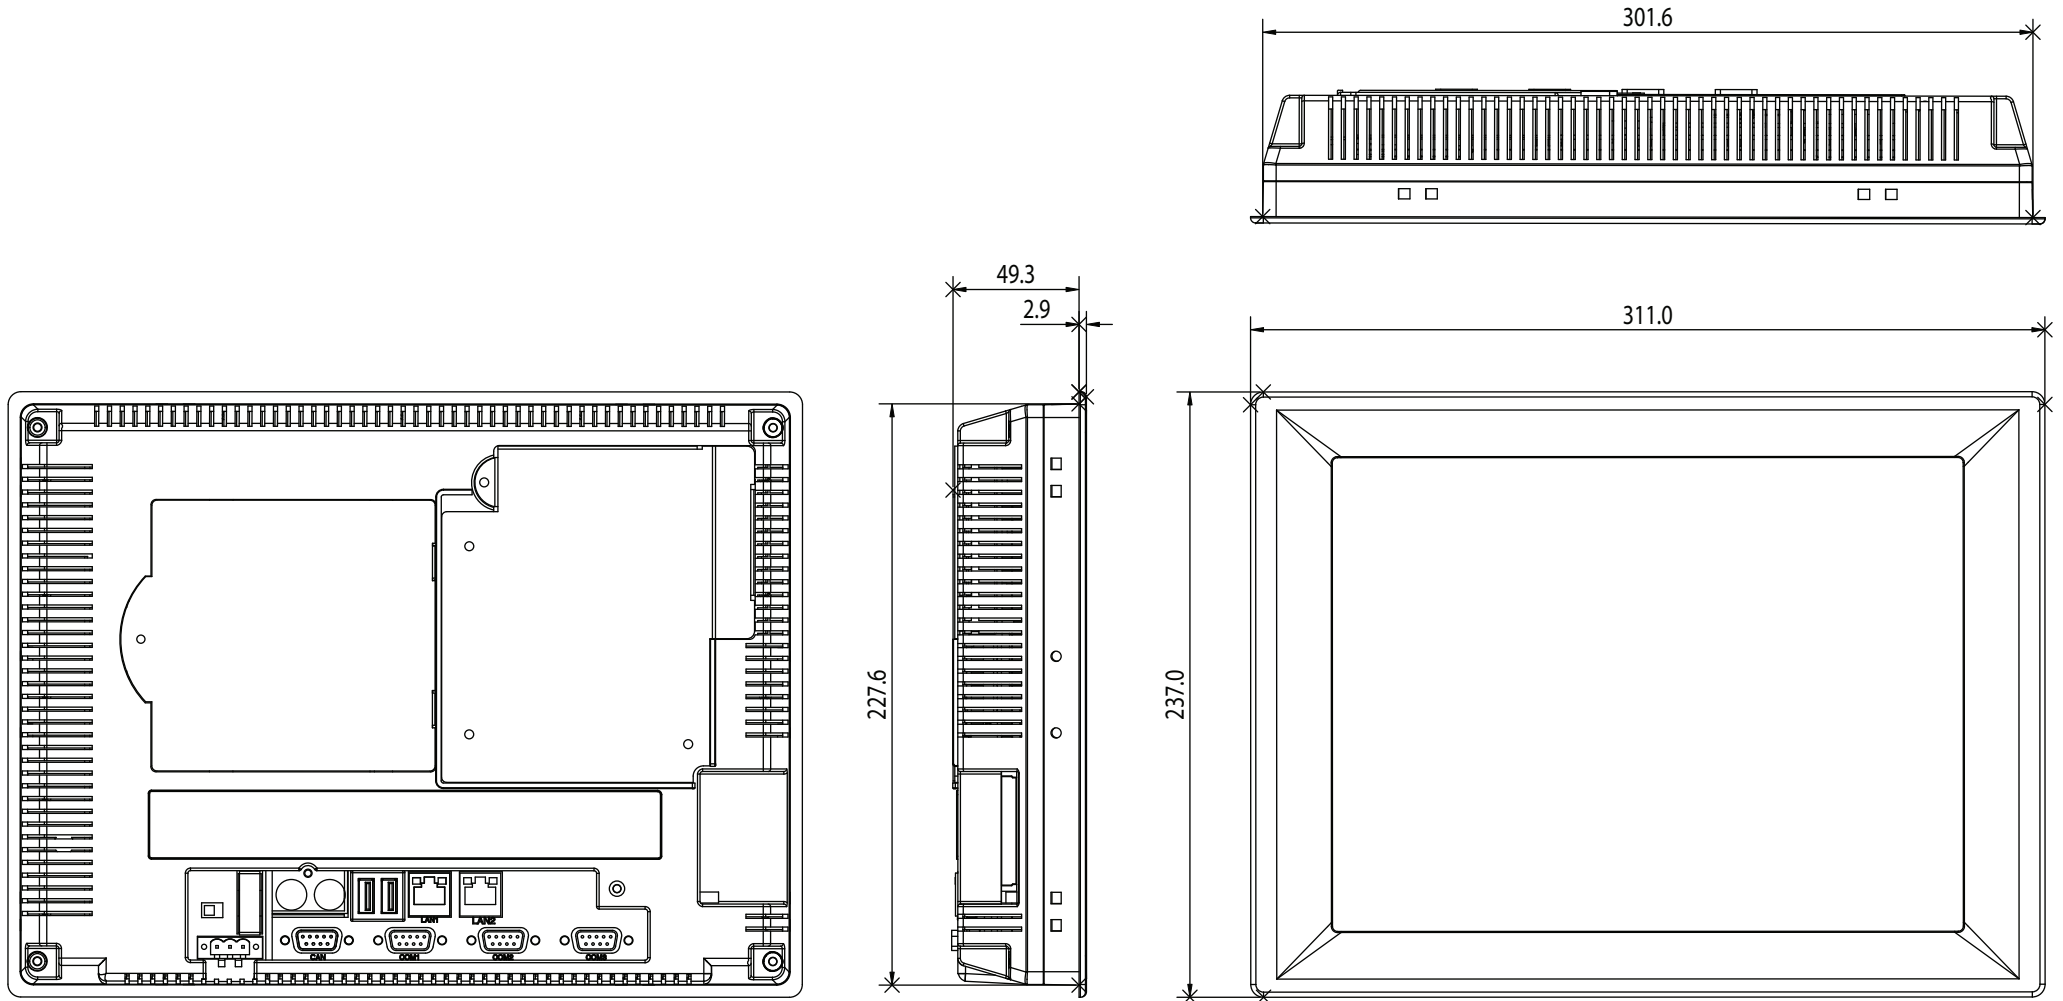

Unit: mm

Panel Cut-out Dimensions: 302.5 x 228.5 mm