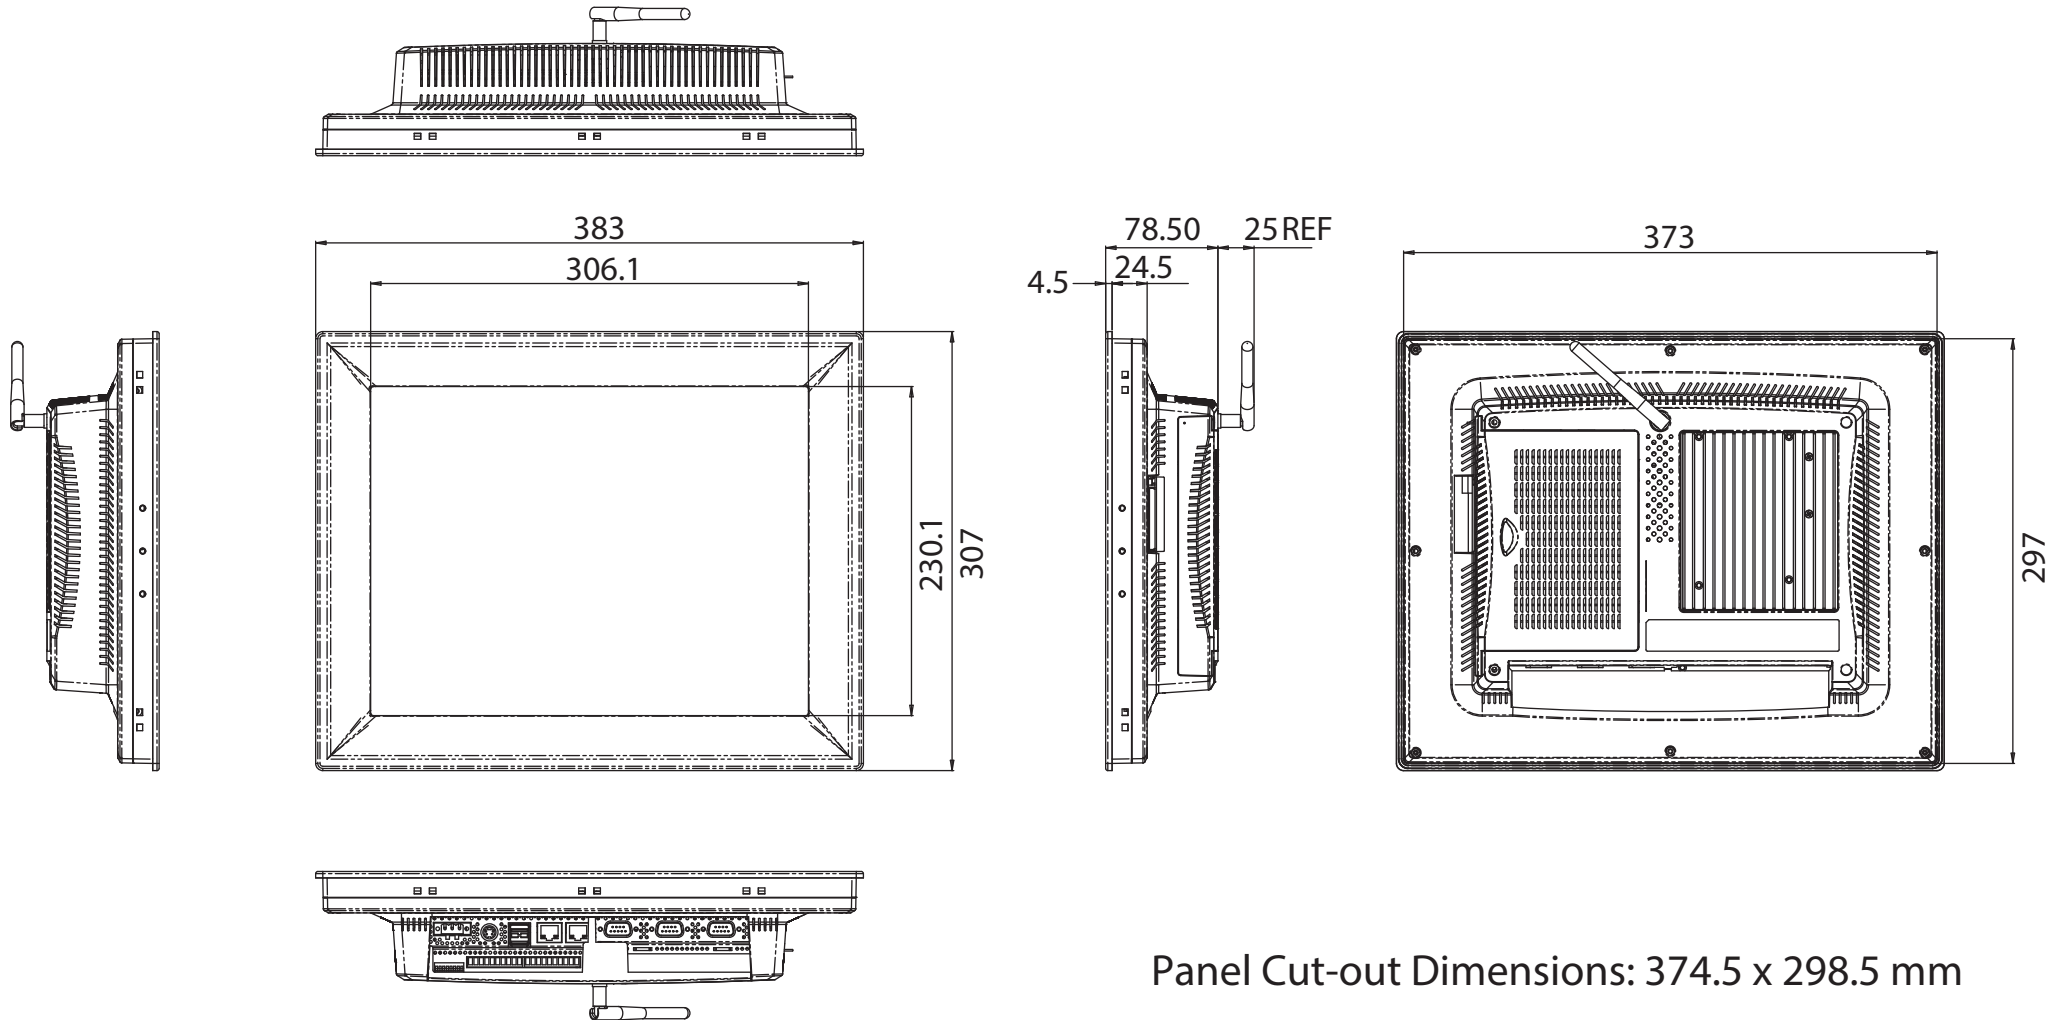

Unit: mm

Panel Cut-out Dimensions: 374.5 x 298.5 mm