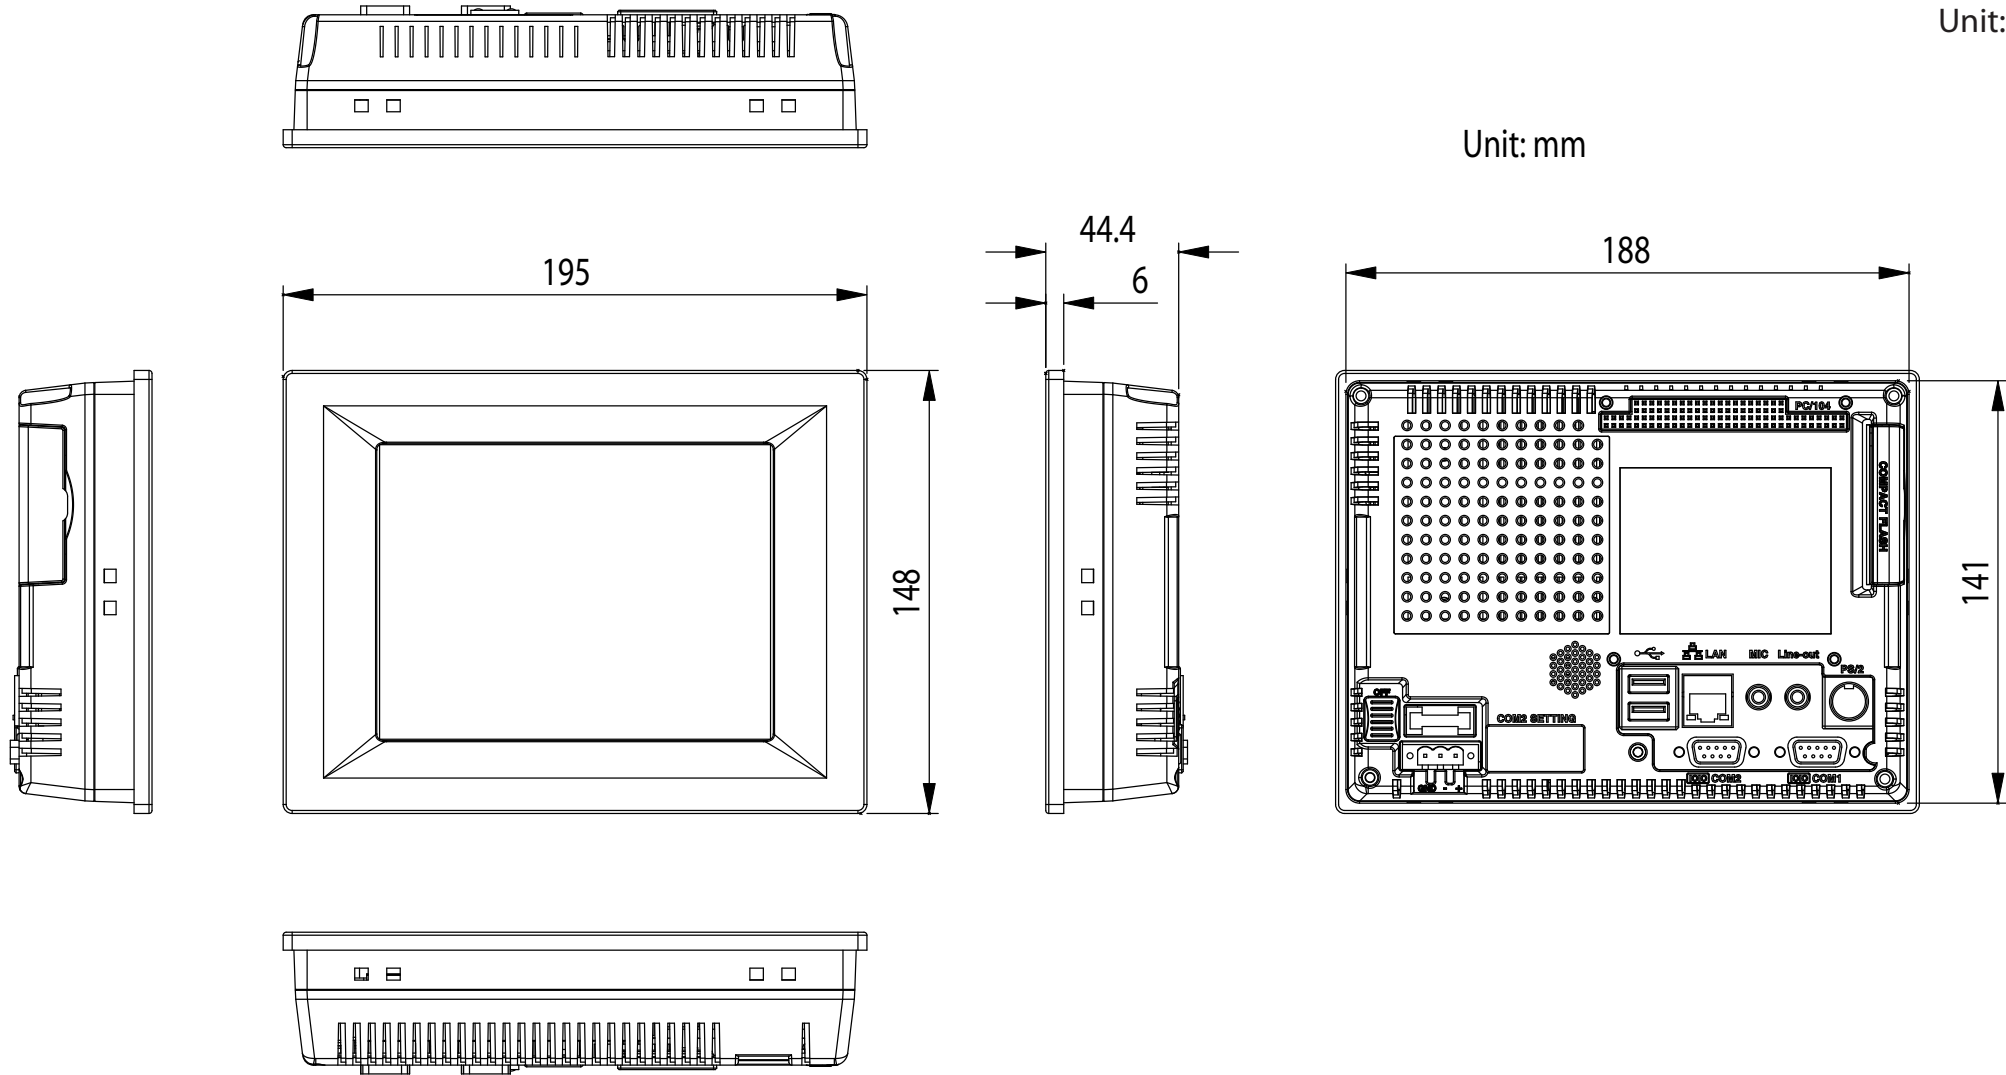

Unit: mm

Panel Cut-out Dimensions: 188.4 x 141.4 mm